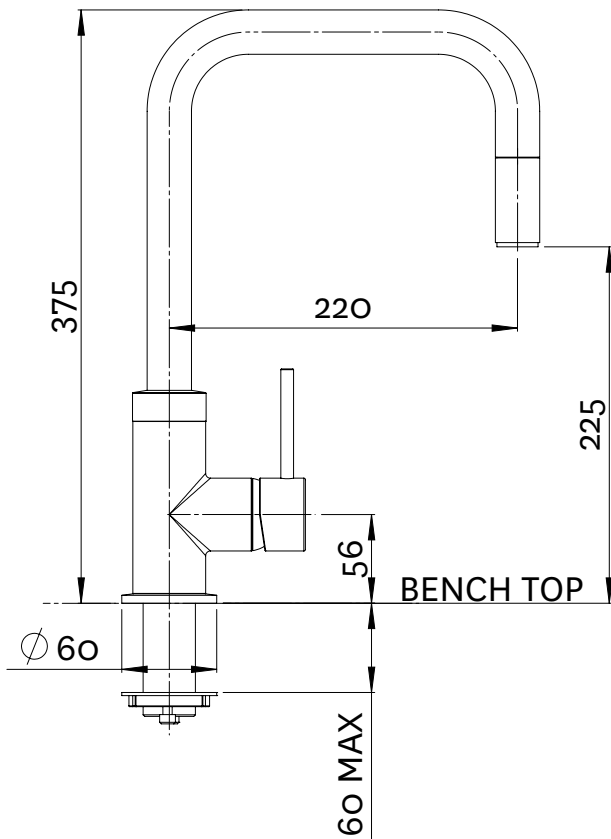

01-2381A
URBAN PULL OUT SINK
MIXER

FINISH: Chrome

CONSTRUCTION: Brass Body

CARTRIDGE TYPE: 40mm ceramic

SUPPLY: Mains Pressure

CONNECTIONS: 1/2" BSP Female

WORKING PRESSURES: 150 - 500 kpa

OPERATING TEMPERATURE: 5°C to 80°C

*Refer AS/NZS 3500

- 40mm ceramic disc cartridge
- Fully flexible and retractable stainless steel pull-out hose for longevity
- Slim pin lever handle
- 360° swivel spout fitted with aerator
- Quick threaded sleeve fastening method
- Stainless steel flexible hoses - 1/2" BSP female
- Integral non-return valve prevents cross-feeding and backflow
- Suitable for mains pressure installation
- Black accessory kit available containing matte black screw-in pin lever handle and aerated nozzle (*sold separately refer to code 04-9912*)
- WELS 4 Star 7.5l/min