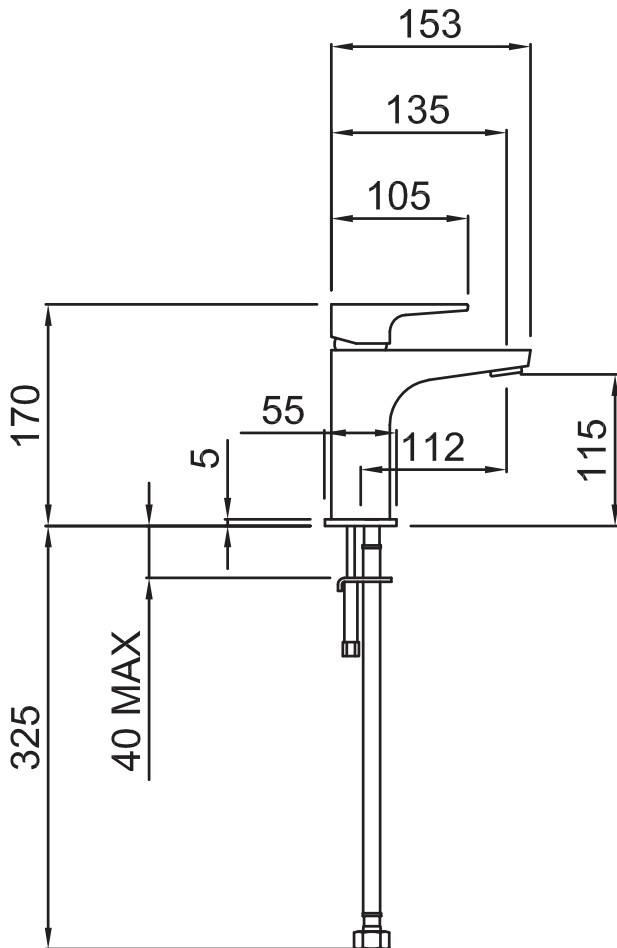

01-4002 - 4 STAR
01-4019 - 6 STAR
AMIO BASIN MIXER

FINISH: Chrome

CONSTRUCTION: Brass
CARTRIDGE TYPE: 35mm ceramic
SUPPLY: Mains Pressure
CONNECTIONS: 1/2" BSP Female
WORKING PRESSURES: 150 - 500 kpa
OPERATING TEMPERATURE: 5°C to 70°C*

*Refer AS/NZS 3500

- 35mm ceramic disc cartridge can be adjusted to reduce water temperature settings, saving energy
- Solid easy-to-grip handle
- Solid brass construction for longevity
- Spout fitted with Adjustable Stream Direction Aerator
- Twin-stud mounting for secure basin installation
- Stainless steel flexible hoses - 1/2" BSP female
- Suitable for mains pressure installation
- WELS 4 Star, 7.5l/min
- WELS 6 Star, 4.0l/min