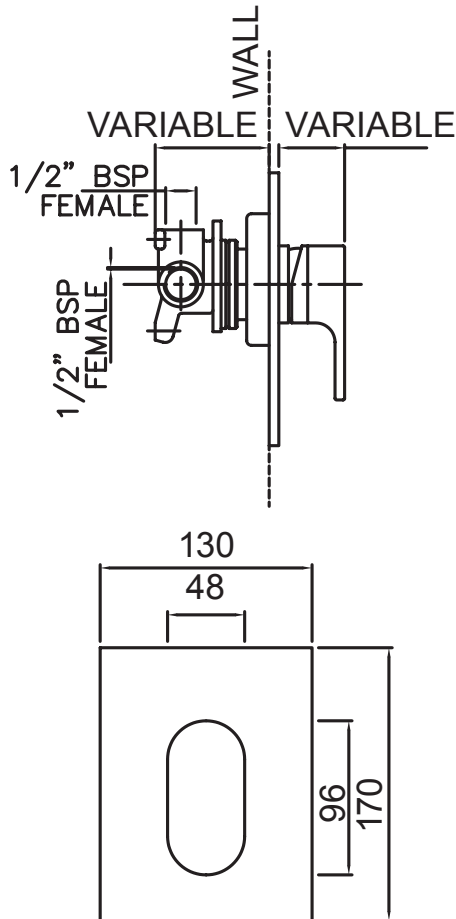

01-4101  
AMIO SHOWER MIXER

**FINISH:** Chrome

**CONSTRUCTION:** Brass  
**CARTRIDGE TYPE:** 40mm ceramic  
**SUPPLY:** Mains Pressure  
**CONNECTIONS:** 1/2" BSP Female  
**WORKING PRESSURES:** 150 - 500 kpa  
**OPERATING TEMPERATURE:** 5°C to 70°C\*

\*Refer AS/NZS 3500

- Evenflo™ technology helps to ensure consistent water flow delivery to help prevent fluctuations in water temperature even when pressure is unbalanced. Precise temperature transition from cold to hot minimises the risk of scalding and thermal shock
- 40mm ceramic disc cartridge can be adjusted to reduce water temperature settings, saving energy
- Solid easy-to-grip handle
- Metal wall plate construction for longevity
- Incorporates brass lugs for ease of mounting
- Body inlets - 1/2" BSP female
- Suitable for mains pressure installation
- WELS rating not required