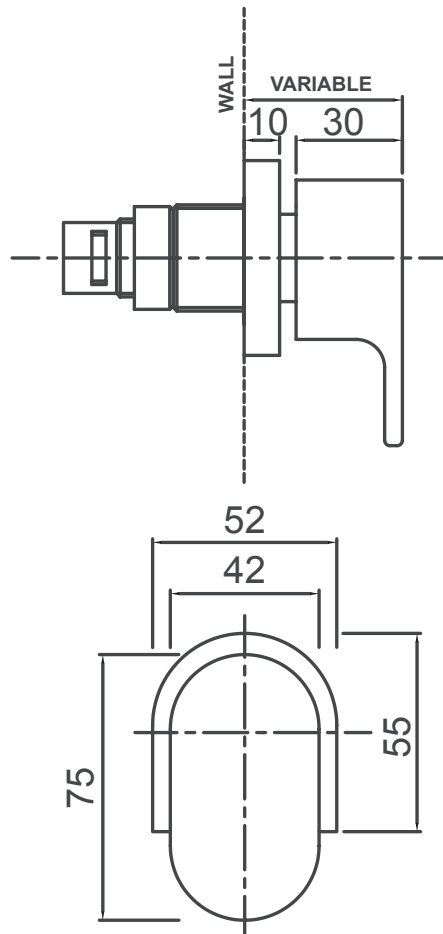

01-4804
**AMIO WALL TOP
 ASSEMBLY PAIR**

FINISH: Chrome

CONSTRUCTION: Brass
CARTRIDGE TYPE: 1/4 ceramic disc
SUPPLY: Mains Pressure
CONNECTIONS: 1/2" BSP Female
WORKING PRESSURES: 150 - 500 kpa
OPERATING TEMPERATURE: 5°C to 70°C*

*Refer AS/NZS 3500

- Standard Pair
- 1/4 turn ceramic disc technology
- Contra-rotating handles
- Solid easy-to-grip modular handles
- Suitable for use with Amio Basin and Bath Spouts
- Suitable for retro-fit to existing wall breach
- Suitable for mains pressure installation
- WELS rating not required