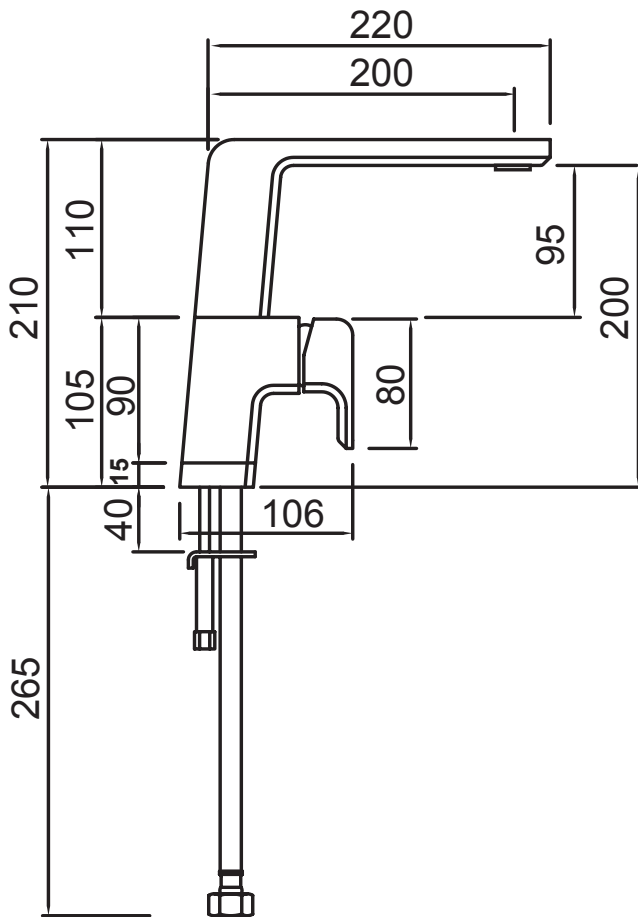

01-5306
KIRI SINK MIXER

FINISH: Chrome

CONSTRUCTION: Brass
CARTRIDGE TYPE: 35mm ceramic
SUPPLY: Mains Pressure
CONNECTIONS: 1/2" BSP Female
WORKING PRESSURES: 150 - 500 kpa
OPERATING TEMPERATURE: 5°C to 70°C*

*Refer AS/NZS 3500

- 35mm ceramic disc cartridge can be adjusted to reduce water temperature settings, saving energy
- Solid brass construction for longevity
- Solid easy-to-grip modular handle
- Swivel spout fitted with Adjustable Stream Direction Aerator with slim stream flow director
- Twin-stud mounting for secure sink installation
- Stainless steel flexible hoses - 1/2" BSP female
- Suitable for mains pressure installation
- Optional height spacer included
- WELS rating not required