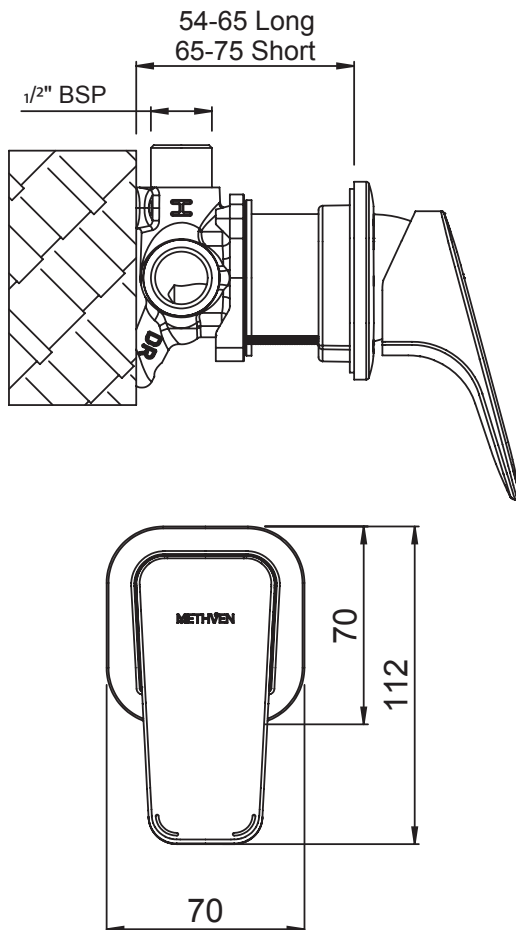

01-8161  
WAIPORI SHOWER  
MIXER

**FINISH:** Chrome

**CONSTRUCTION:** Brass  
**CARTRIDGE TYPE:** 40mm ceramic  
**SUPPLY:** Mains Pressure  
**CONNECTIONS:** 1/2" BSP Female  
**WORKING PRESSURES:** 150 - 500 kpa  
**OPERATING TEMPERATURE:** 5°C to 70°C\*

\*Refer AS/NZS 3500

- Evenflo™ technology helps to ensure consistent water flow delivery to help prevent fluctuations in water temperature even when pressure is unbalanced. Precise temperature transition from cold to hot minimises the risk of scalding and thermal shock
- 40mm ceramic disc cartridge can be adjusted to reduce water temperature settings, saving energy
- Solid easy-to-grip modular handle
- Metal wall plate construction for longevity
- Two dome covers included to provide greater installation tolerance
- Incorporates brass lugs for ease of mounting
- Body inlets - 1/2" BSP female
- Suitable for mains pressure installation
- WELS rating not required