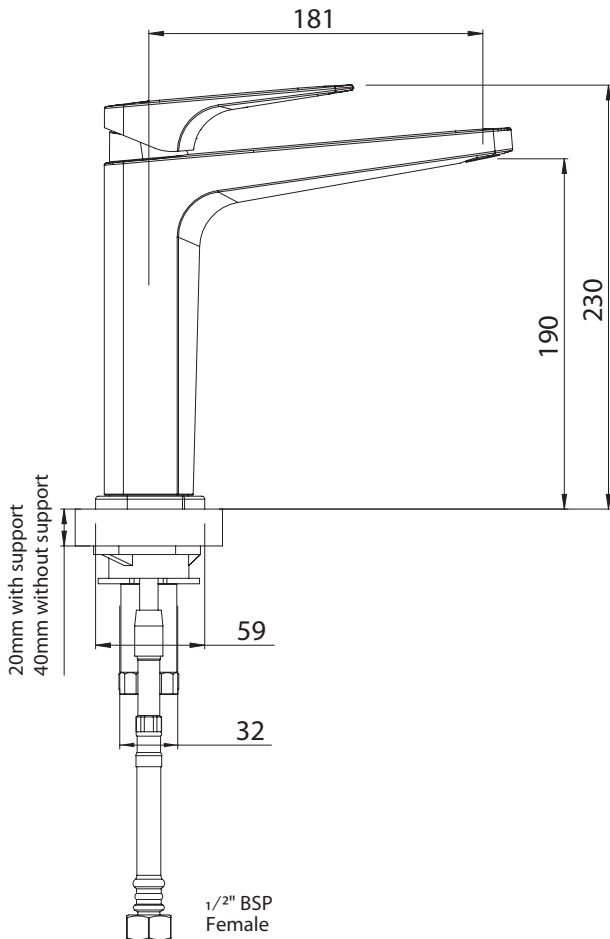

01-8222
WAIPORI SINK MIXER

FINISH: Chrome

CONSTRUCTION: Brass
CARTRIDGE TYPE: 40mm ceramic
SUPPLY: Mains Pressure
CONNECTIONS: 1/2" BSP Female
WORKING PRESSURES: 150 - 500 kpa
OPERATING TEMPERATURE: 5°C to 70°C*

*Refer AS/NZS 3500

- 35mm ceramic disc cartridge
- Concealed swivel operation at base of mixer
- Solid easy-to-grip modular handle
- Solid brass construction for longevity
- Spout fitted with Adjustable Stream Direction Aerator
- Stainless steel flexible hoses - 1/2" BSP female
- Suitable for mains pressure installation
- WELS 4 Star, 7.5l/min