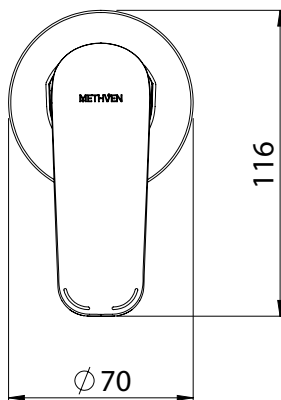

01-9168
AROHA SHOWER MIXER

FINISH: Chrome

CONSTRUCTION: Brass / metal

CARTRIDGE TYPE: 25mm ceramic

SUPPLY: Mains Pressure

CONNECTIONS: 1/2" BSP Female

WORKING PRESSURES: 150 - 500 kpa

OPERATING TEMPERATURE: 5°C to 70°C*

*Refer AS/NZS 3500

- Evenflo™ technology helps to ensure consistent water flow delivery to help prevent fluctuations in water temperature even when pressure is unbalanced. Precise temperature transition from cold to hot minimises the risk of scalding and thermal shock
- Solid easy-to-grip handle
- Metal wall plate construction for longevity
- Two dome covers included to provide greater installation tolerance
- Incorporates brass lugs for ease of mounting
- Body inlets - 1/2" BSP female
- Suitable for mains pressure installation
- WELS rating not required