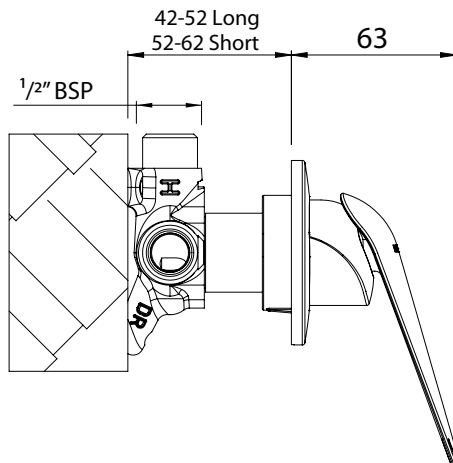

01-9168
AROHA SHOWER MIXER

FINISH: Chrome

CONSTRUCTION: Brass / metal

CARTRIDGE TYPE: 25mm ceramic

SUPPLY: Mains Pressure

CONNECTIONS: 1/2" BSP Female

WORKING PRESSURES: 150 - 500 kpa

OPERATING TEMPERATURE: 5°C to 70°C*

*Refer AS/NZS 3500

- Evenflo™ technology helps to ensure consistent water flow delivery to help prevent fluctuations in water temperature even when pressure is unbalanced. Precise temperature transition from cold to hot minimises the risk of scalding and thermal shock
- Solid easy-to-grip handle
- Metal wall plate construction for longevity
- Two dome covers included to provide greater installation tolerance
- Incorporates brass lugs for ease of mounting
- Body inlets - 1/2" BSP female
- Suitable for mains pressure installation
- WELS rating not required