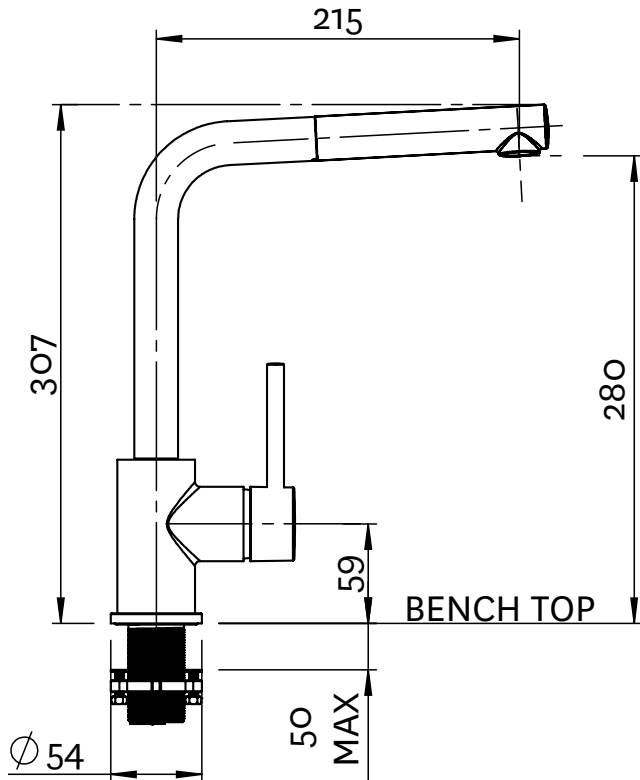

02-9457
METRO PULL OUT
SINK MIXER

FINISH: Chrome

CONSTRUCTION: Brass Body

CARTRIDGE TYPE: 35mm ceramic

SUPPLY: Mains Pressure

CONNECTIONS: 1/2" BSP Female

WORKING PRESSURES: 150 - 500 kpa

OPERATING TEMPERATURE: 5°C to 80°C

*Refer AS/NZS 3500

- 35mm ceramic disc cartridge
- Fully flexible and retractable pull-out hose
- Slim pin lever handle
- 360° L-shaped swivel spout fitted with aerator
- Quick threaded sleeve fastening method
- Stainless steel flexible hoses - 1/2" BSP female
- Integral non-return valve prevents cross-feeding and backflow
- Suitable for mains pressure installation
- WELS 4 Star 7.5l/min