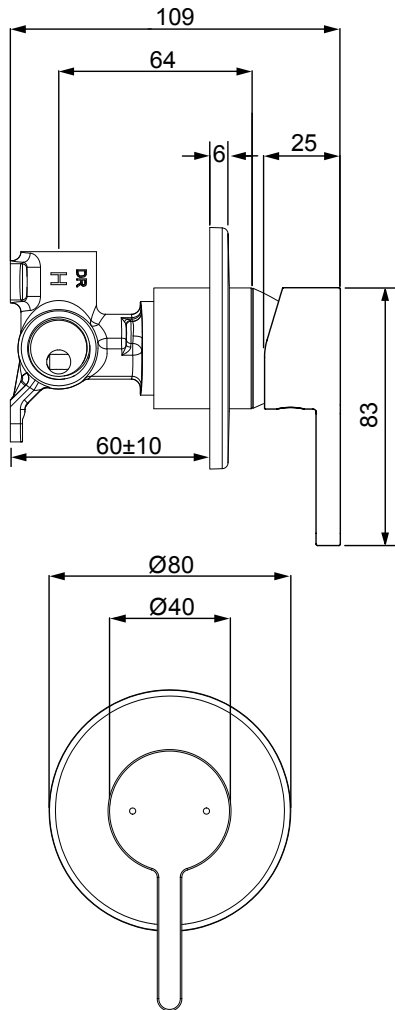

03-9159M
ARROW SHOWER MIXER

FINISH: Chrome

CONSTRUCTION: Brass Body - Metal Plate

CARTRIDGE TYPE: 25mm ceramic

SUPPLY: Mains Pressure

CONNECTIONS: 1/2" BSP Female

WORKING PRESSURES: 150 - 500 kpa

OPERATING TEMPERATURE: 5°C to 70°C*

- 25mm ceramic disc cartridge
- Metal wall plate construction for longevity
- Solid modern pin lever handle
- Incorporates brass lugs for ease of mounting
- Suitable for wall cavities 70mm or greater
- Tiling template included with mixer body
- Positive sealed faceplate
- Body inlets - 1/2" BSP female
- Suitable for mains pressure installation
- WELS rating not required