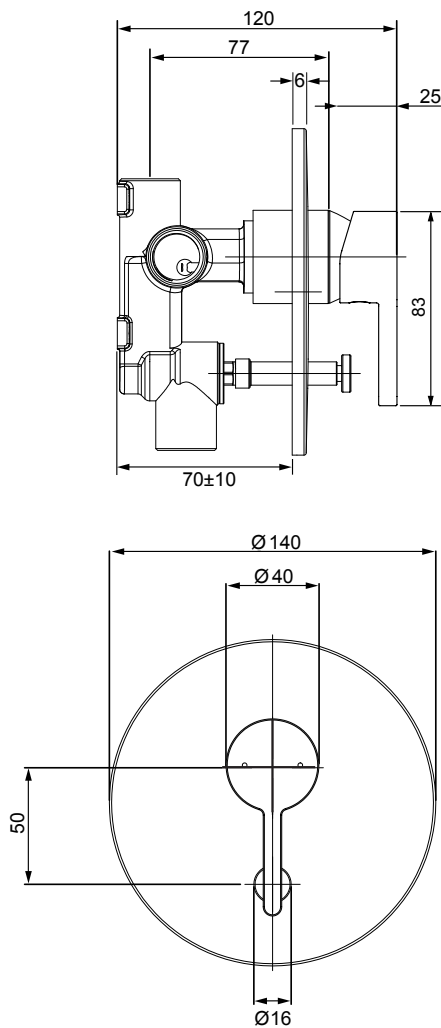

**03-9203M  
ARROW SHOWER MIXER  
WITH DIVERTER**

**FINISH: Chrome**

**CONSTRUCTION:** Brass Body - Metal Plate

**CARTRIDGE TYPE:** 25mm ceramic

**SUPPLY:** Mains Pressure

**CONNECTIONS:** 1/2" BSP Female

**WORKING PRESSURES:** 150 - 500 kpa

**OPERATING TEMPERATURE:** 5°C to 70°C\*

- 25mm ceramic disc cartridge
- Shower mixer with pull-out diverter defaults to bath spout
- Metal wall plate construction for longevity
- Solid modern pin lever handle
- Incorporates brass lugs for ease of mounting
- Suitable for wall cavities 70mm or greater
- Tiling template included with mixer body
- Positive sealed faceplate
- Body inlets - 1/2" BSP female
- Suitable for mains pressure installation
- WELS rating not required