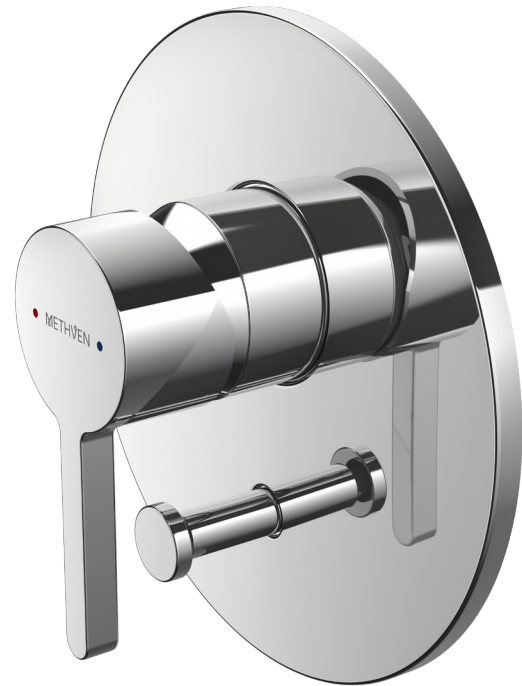

**03-9203M  
ARROW SHOWER MIXER  
WITH DIVERTER**

**FINISH: Chrome**

**CONSTRUCTION:** Brass Body - Metal Plate

**CARTRIDGE TYPE:** 25mm ceramic

**SUPPLY:** Mains Pressure

**CONNECTIONS:** 1/2" BSP Female

**WORKING PRESSURES:** 150 - 500 kpa

**OPERATING TEMPERATURE:** 5°C to 70°C\*

- 25mm ceramic disc cartridge
- Shower mixer with pull-out diverter defaults to bath spout
- Metal wall plate construction for longevity
- Solid modern pin lever handle
- Incorporates brass lugs for ease of mounting
- Suitable for wall cavities 70mm or greater
- Tiling template included with mixer body
- Positive sealed faceplate
- Body inlets - 1/2" BSP female
- Suitable for mains pressure installation
- WELS rating not required