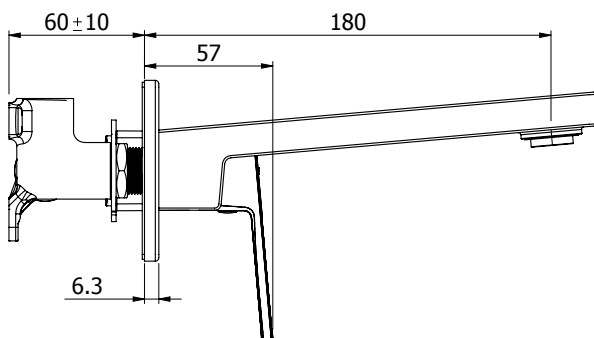

**03-9494MBK
BLAZE WALL MOUNTED BASIN
MIXER WITH 200MM SPOUT**

Also available in
CHROME FINISH

FINISH: Matte Black*

CONSTRUCTION: Brass Body & Spout - Metal Plate

CARTRIDGE TYPE: 25mm ceramic

SUPPLY: Mains Pressure

CONNECTIONS: 1/2" BSP Female

WORKING PRESSURES: 150 - 500 kpa

OPERATING TEMPERATURE: 5°C to 70°C**

**Refer AS/NZS 3500

- 25mm ceramic disc cartridge
- Metal wall plate and cast brass spout for longevity
- Solid easy-to-grip handle
- Body inlets - 1/2" BSP female
- Tiling template included with mixer body
- Suitable for mains pressure installation.
- Positive sealed faceplate
- Adjustable Stream Direction Aerator with slim stream flow director
- 20mm faceplate mount variability for ease of installation (*breach not included*)
- WELS 5 Star, 6 l/min
- Also available in chrome finish (03-9494M)