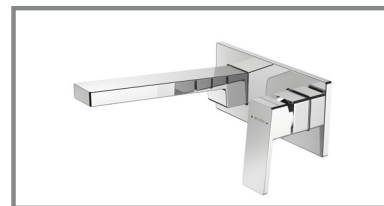

**03-9494MBK
BLAZE WALL MOUNTED BASIN
MIXER WITH 200MM SPOUT**

Also available in
CHROME FINISH

FINISH: Matte Black*

CONSTRUCTION: Brass Body & Spout - Metal Plate

CARTRIDGE TYPE: 25mm ceramic

SUPPLY: Mains Pressure

CONNECTIONS: 1/2" BSP Female

WORKING PRESSURES: 150 - 500 kpa

OPERATING TEMPERATURE: 5°C to 70°C**

**Refer AS/NZS 3500

- 25mm ceramic disc cartridge
- Metal wall plate and cast brass spout for longevity
- Solid easy-to-grip handle
- Body inlets - 1/2" BSP female
- Tiling template included with mixer body
- Suitable for mains pressure installation.
- Positive sealed faceplate
- Adjustable Stream Direction Aerator with slim stream flow director
- 20mm faceplate mount variability for ease of installation (*breach not included*)
- WELS 5 Star, 6 l/min
- Also available in chrome finish (03-9494M)