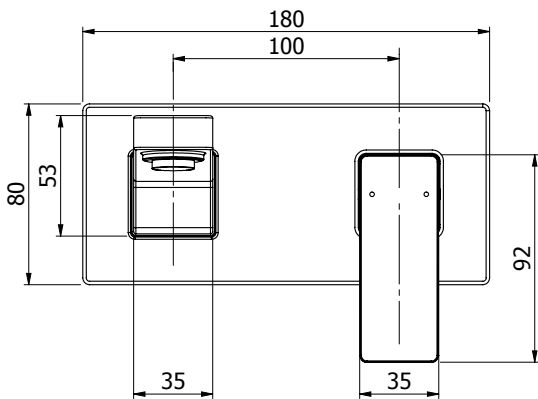

**03-9494MBK
BLAZE WALL MOUNTED BASIN
MIXER WITH 200MM SPOUT**

Also available in
CHROME FINISH

FINISH: Matte Black*

CONSTRUCTION: Brass Body & Spout - Metal Plate

CARTRIDGE TYPE: 25mm ceramic

SUPPLY: Mains Pressure

CONNECTIONS: 1/2" BSP Female

WORKING PRESSURES: 150 - 500 kpa

OPERATING TEMPERATURE: 5°C to 70°C**

**Refer AS/NZS 3500

- 25mm ceramic disc cartridge
- Metal wall plate and cast brass spout for longevity
- Solid easy-to-grip handle
- Body inlets - 1/2" BSP female
- Tiling template included with mixer body
- Suitable for mains pressure installation.
- Positive sealed faceplate
- Adjustable Stream Direction Aerator with slim stream flow director
- 20mm faceplate mount variability for ease of installation (*breach not included*)
- WELS 5 Star, 6 l/min
- Also available in chrome finish (03-9494M)