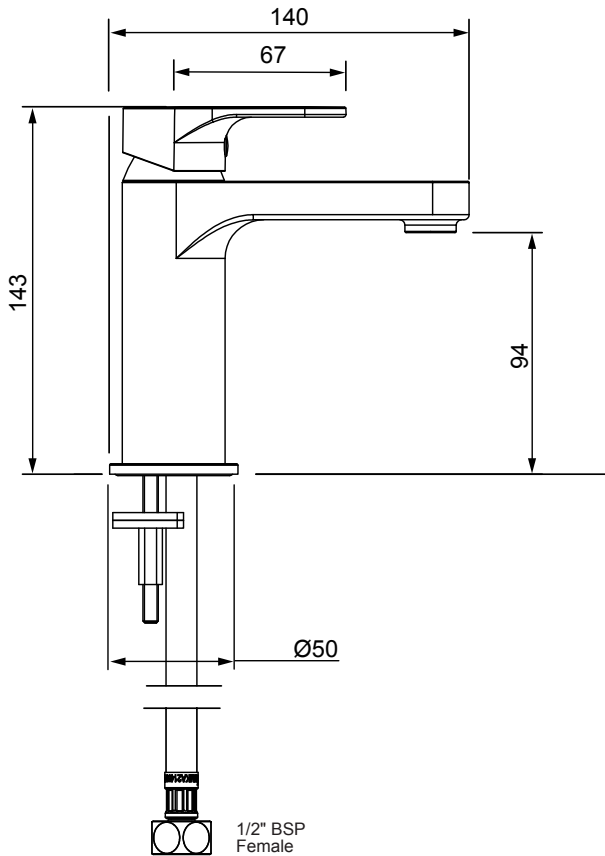

**03-9708MBK
GLIDE BASIN MIXER**

Also available in
CHROME FINISH

FINISH: Matte Black*

CONSTRUCTION: Brass
CARTRIDGE TYPE: 25mm ceramic
SUPPLY: Mains Pressure
CONNECTIONS: 1/2" BSP Female
WORKING PRESSURES: 150 - 500 kpa
OPERATING TEMPERATURE: 5°C to 70°C*

*Refer AS/NZS 3500

- 25mm ceramic disc cartridge
- Solid brass construction for longevity
- Solid easy-to-grip handle
- Fixed cast spout fitted with aerator
- Twin-stud mounting for secure basin installation
- Stainless steel flexible hoses – 1/2" BSP female
- Suitable for mains pressure installation
- WELS 5 Star 6l/min
- Also available in chrome finish (03-9708M)