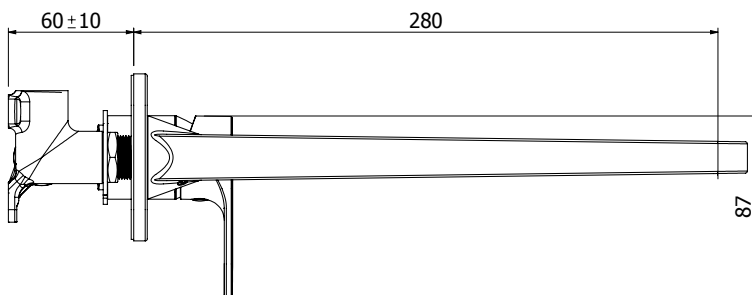

03-9791M
SPIRIT WALL MOUNTED BATH
MIXER WITH 300MM SPOUT

FINISH: Chrome

CONSTRUCTION: Brass Body & Spout - Metal Plate

CARTRIDGE TYPE: 25mm ceramic

SUPPLY: Mains Pressure

CONNECTIONS: 1/2" BSP Female

WORKING PRESSURES: 150 - 500 kpa

OPERATING TEMPERATURE: 5°C to 70°C*

- 25mm ceramic disc cartridge
- Metal wall plate and cast brass spout for longevity
- Solid easy-to-grip handle
- Body inlets - 1/2" BSP female
- Tiling template included with mixer body
- Suitable for mains pressure installation.
- Positive sealed faceplate
- Flush mounted aerator with slim stream flow director
- Left-hand or right-hand outlet variable option
- 20mm faceplate mount variability for ease of installation (*breach not included*)
- WELS rating not required