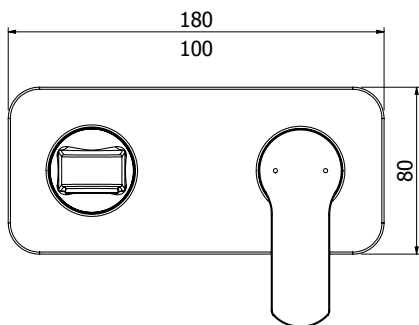

03-9791M
SPIRIT WALL MOUNTED BATH
MIXER WITH 300MM SPOUT

FINISH: Chrome

CONSTRUCTION: Brass Body & Spout - Metal Plate

CARTRIDGE TYPE: 25mm ceramic

SUPPLY: Mains Pressure

CONNECTIONS: 1/2" BSP Female

WORKING PRESSURES: 150 - 500 kpa

OPERATING TEMPERATURE: 5°C to 70°C*

- 25mm ceramic disc cartridge
- Metal wall plate and cast brass spout for longevity
- Solid easy-to-grip handle
- Body inlets - 1/2" BSP female
- Tiling template included with mixer body
- Suitable for mains pressure installation.
- Positive sealed faceplate
- Flush mounted aerator with slim stream flow director
- Left-hand or right-hand outlet variable option
- 20mm faceplate mount variability for ease of installation (*breach not included*)
- WELS rating not required