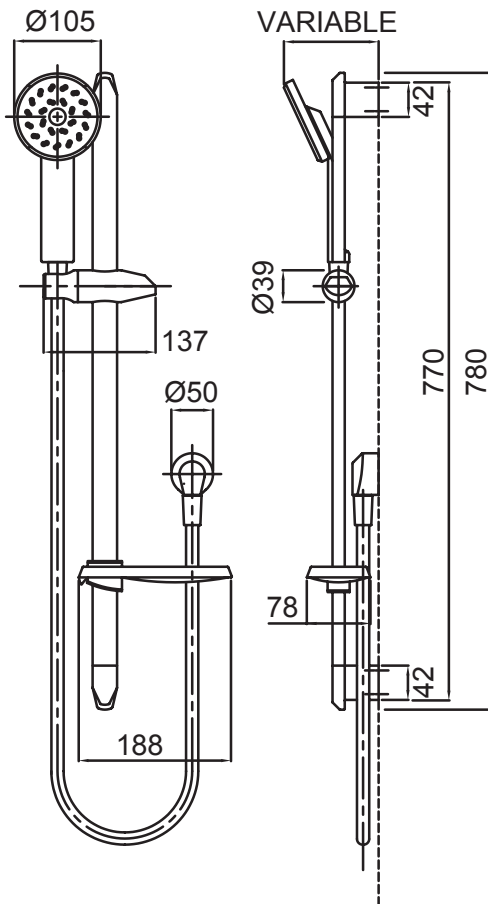

13-3208P
KIRI GRAPHITE SATINJET
RAIL SHOWER

Satinjet®

Twist Free
Hose

FINISH: Chrome/Graphite

FUNCTIONS: Satinjet®
MOUNTING METHOD: Twin solid mounting
SUPPLY: Mains Pressure
CONNECTIONS: 1/2" BSP Female
WORKING PRESSURES: 150 - 500 kpa
OPERATING TEMPERATURE: Recommended 50°C*

*Refer AS/NZS 3500

- Features the revolutionary Satinjet® spray design. Twin jets of water collide into thousands of tiny droplets to deliver voluminous shower coverage
- Single function handset featuring Satinjet® spray
- Easy-to-clean faceplate
- High quality 770mm elliptical rail with solid metal mounting points for extra durability
- Height adjustable, push button slider with reinforced metal handset holder
- Stylish chrome soap dish and Genesis brass wall elbow included
- Strong and durable, SatinLux hose