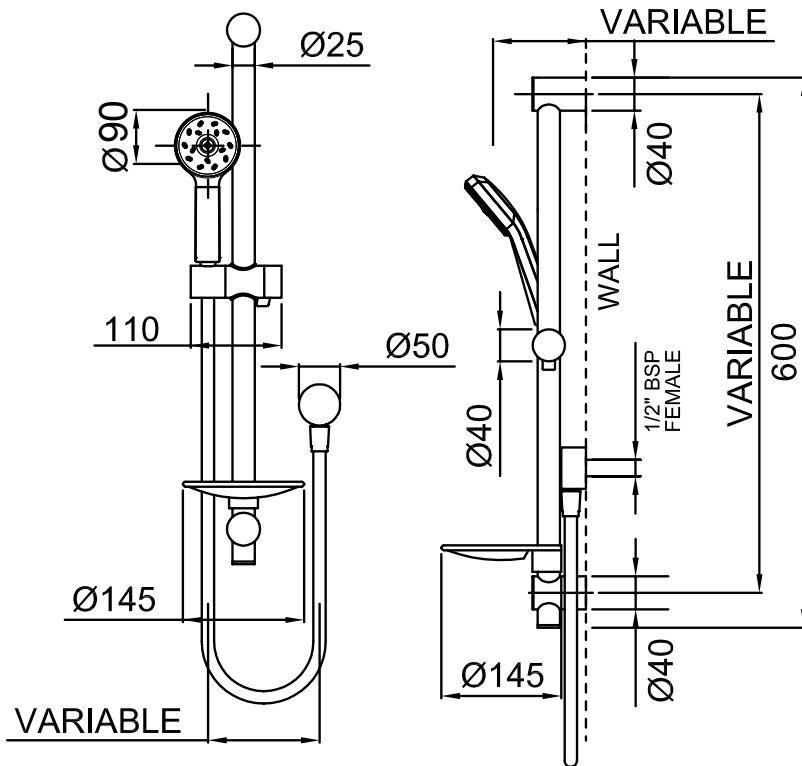

13-4601P
MAKU RAIL SHOWER

Satinjet®

Twist Free
Hose

FINISH: Chrome/Graphite

- FUNCTIONS:** Satinjet®
MOUNTING METHOD: Adjustable bottom pillar
SUPPLY: Mains Pressure
CONNECTIONS: 1/2" BSP Female
WORKING PRESSURES: 150 - 500 kpa
OPERATING TEMPERATURE: Recommended 50°C*

*Refer AS/NZS 3500

- Features the revolutionary Satinjet® spray design. Twin jets of water collide into thousands of tiny droplets to deliver voluminous shower coverage
- Single function handset featuring Satinjet® spray
- Easy-to-clean faceplate
- Stylish 600mm round rail
- Adjustable bottom pillar for easy retro-fit installation
- Height adjustable handset holder with easy-glide push button slider
- Stilo wall elbow and chrome soap dish
- Strong and durable Satin-Smooth hose