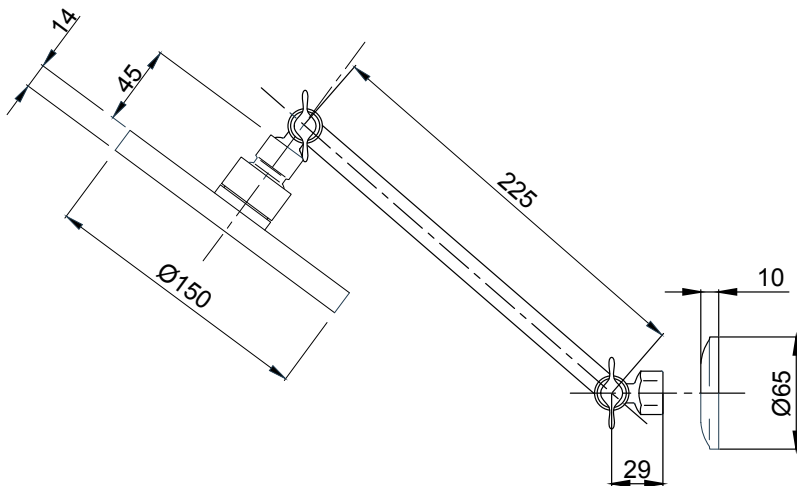

**17-7257M**  
**KROME 150MM HI RISE SHOWER**

Also available in  
MATTE BLACK FINISH

**FINISH:** Chrome

**FUNCTION:** Single

**INSTALL METHOD:** Screw-off, Screw-on

**SUPPLY:** Mains Pressure

**CONNECTIONS:** 1/2" BSP Female

**WORKING PRESSURES:** 150 - 500 kpa

**OPERATING TEMPERATURE:** Recommended 50°C\*\*

\*\*Refer AS/NZS 3500

- ø150mm overhead drencher with height adjustable arm
- Rub clean silicon jets on the faceplate helps to eliminate the build-up of limescale & calcium deposits, maintaining shower performance
- Height adjustable, 225mm hi rise arm & wall plate
- Adjustable ball joint connection
- Easy screw-off, screw-on installation with no drilling required
- Also available in Matte Black (17-7257MBK)