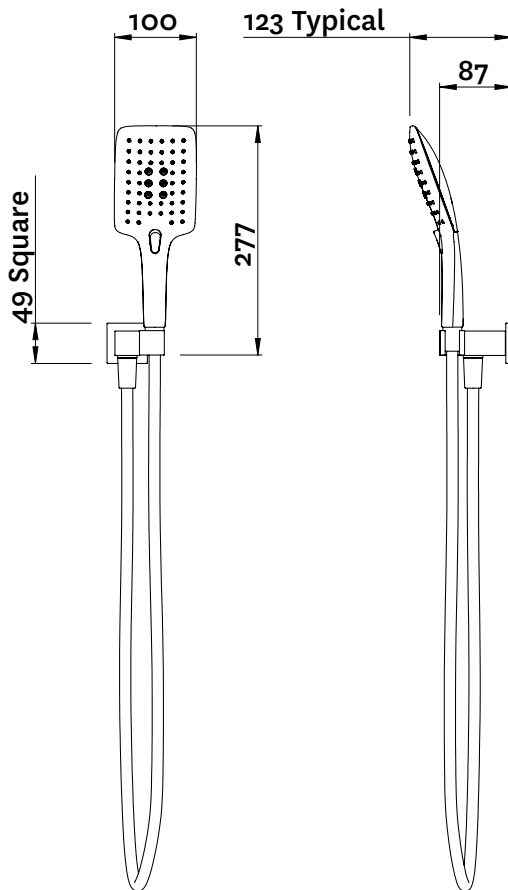

19-2120
EASY-CLICK 3F HAND SHOWER

Airstream™

Twist Free
Hose

FINISH: Chrome

FUNCTION: Airstream™; Normal, Massage, Combination

INSTALL METHOD: Screw-off, Screw-on

SUPPLY: Mains Pressure

CONNECTIONS: 1/2" BSP Female

WORKING PRESSURES: 150 - 500 kpa

OPERATING TEMPERATURE: Recommended 50°C*

*Refer AS/NZS 3500

- Advanced Airstream™ spray mixes air with water to create a softer, lighter & voluminous shower experience
- 3 function, (100 x 120mm) adjustable spray handset with chrome faceplate
- Rub clean silicon jets on the faceplate help to eliminate the build-up of limescale & calcium deposits, maintaining shower performance
- Stylish deluxe square wall outlet bracket
- Strong and durable Satin-Smooth hose
- Easy screw-off, screw-on installation with no drilling required