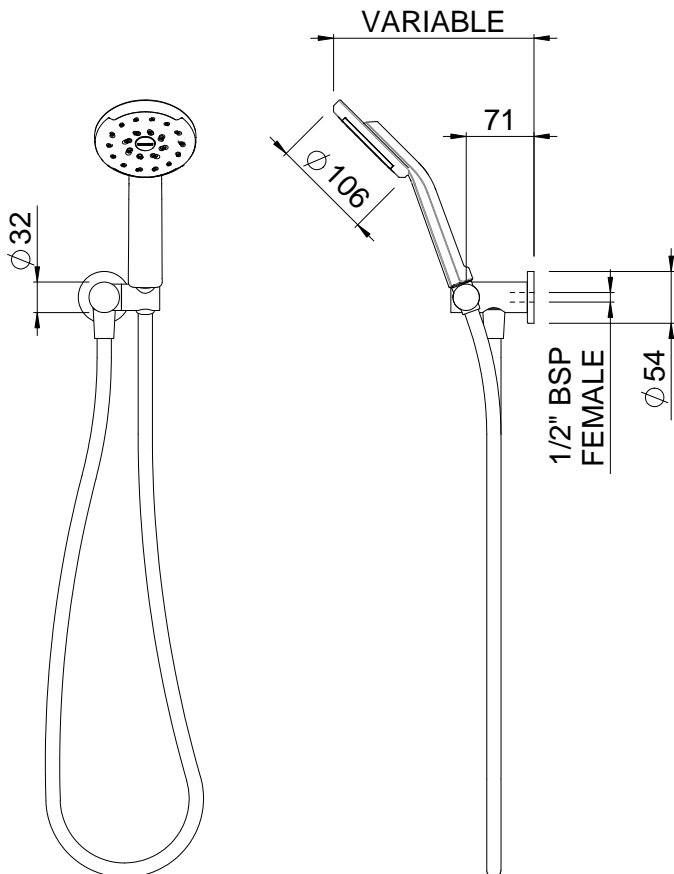

KIWOBCPSCAU
KIRI SATINJET HAND
SHOWER

Satinjet®

Twist Free
Hose

FINISH: Chrome / Satin Chrome

FUNCTIONS: Satinjet®

MOUNTING METHOD: Screw-off, Screw on

SUPPLY: Mains Pressure

CONNECTIONS: 1/2" BSP Female

WORKING PRESSURES: 150 - 500 kpa

OPERATING TEMPERATURE: Recommended 50°C*

*Refer AS/NZS 3500

- Features the revolutionary Satinjet® spray design. Twin jets of water collide into thousands of tiny droplets to deliver voluminous shower coverage
- Single function handset featuring Satinjet® spray
- Easy-to-clean faceplate
- Stylish round wall outlet bracket
- Strong and durable, SatinLux hose
- Easy retro-fit installation
- Stylish satin chrome faceplate colour