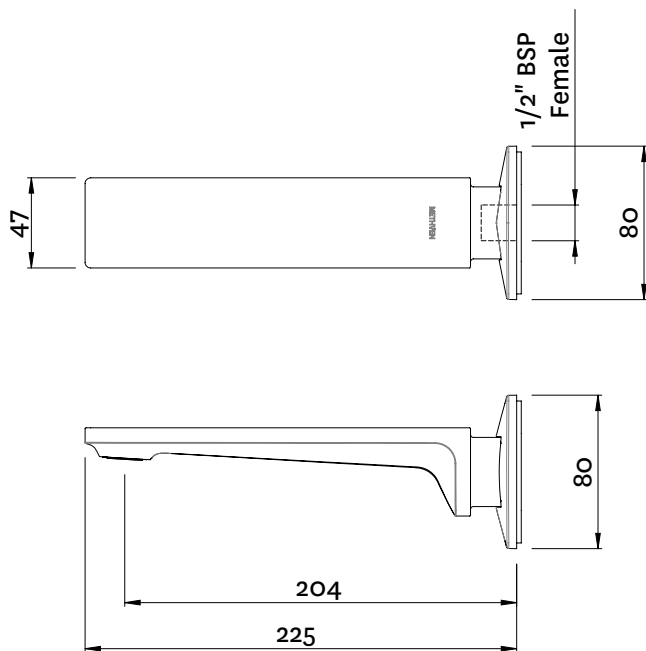

SFSPWBTCPAU  
SURFACE WALL  
MOUNTED BATH SPOUT

**FINISH: Chrome**

**CONSTRUCTION:** Eco Brass®

**SUPPLY:** Mains Pressure

**CONNECTIONS:** 1/2" BSP Female

**WORKING PRESSURES:** 150 - 500 kpa

**OPERATING TEMPERATURE:** 5°C to 70°C\*

\*Refer AS/NZS 3500

- Crafted from Eco Brass®, a revolutionary high quality, high strength, corrosion resistant material that is lead and heavy metal free, therefore preserving water quality for both consumption and bathing
- Quick-fit connector
- 200mm spout for wide range of bath specifications
- Body inlets - 1/2" BSP female
- Suitable for mains pressure installation
- WELS rating not required