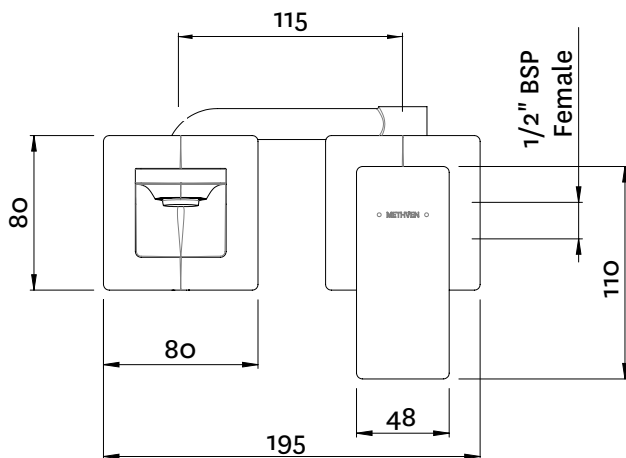

**SFWBCPAU  
SURFACE WALL  
MOUNTED BASIN MIXER**

**FINISH: Chrome**

**CONSTRUCTION:** Eco Brass®

**CARTRIDGE TYPE:** 35mm ceramic

**SUPPLY:** Mains Pressure

**CONNECTIONS:** 1/2" BSP Female / Push-fit

**WORKING PRESSURES:** 150 - 500 kpa

**OPERATING TEMPERATURE:** 5°C to 70°C\*

\*Refer AS/NZS 3500

- Crafted from Eco Brass®, a revolutionary high quality, high strength, corrosion resistant material that is lead and heavy metal free, therefore preserving water quality for both consumption and bathing
- 35mm ceramic disc cartridge can be adjusted to reduce the temperature setting, saving energy
- ASD aerator included for optimised water stream direction
- 200mm spout for wide range of basin specifications
- Push quick-fit connector for spout
- Includes wall breach
- Left-hand outlet only
- 20mm installation tolerance
- Body inlets - 1/2" BSP female
- Suitable for mains pressure installation
- WELS 4 Star 7.5l/min