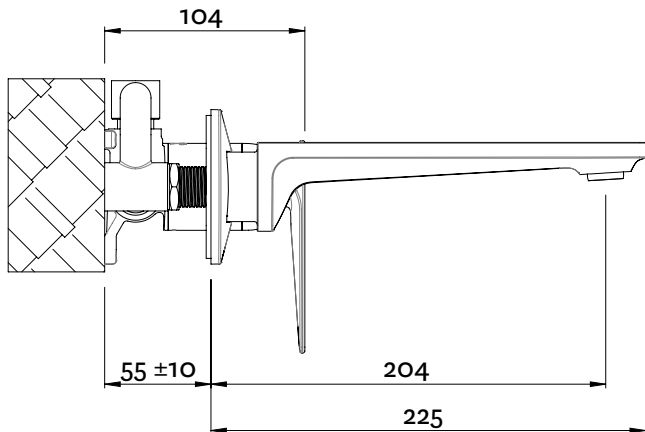

**SFWBCPAU  
SURFACE WALL  
MOUNTED BASIN MIXER**

**FINISH: Chrome**

**CONSTRUCTION:** Eco Brass®

**CARTRIDGE TYPE:** 35mm ceramic

**SUPPLY:** Mains Pressure

**CONNECTIONS:** 1/2" BSP Female / Push-fit

**WORKING PRESSURES:** 150 - 500 kpa

**OPERATING TEMPERATURE:** 5°C to 70°C\*

\*Refer AS/NZS 3500

- Crafted from Eco Brass®, a revolutionary high quality, high strength, corrosion resistant material that is lead and heavy metal free, therefore preserving water quality for both consumption and bathing
- 35mm ceramic disc cartridge can be adjusted to reduce the temperature setting, saving energy
- ASD aerator included for optimised water stream direction
- 200mm spout for wide range of basin specifications
- Push quick-fit connector for spout
- Includes wall breach
- Left-hand outlet only
- 20mm installation tolerance
- Body inlets - 1/2" BSP female
- Suitable for mains pressure installation
- WELS 4 Star 7.5l/min