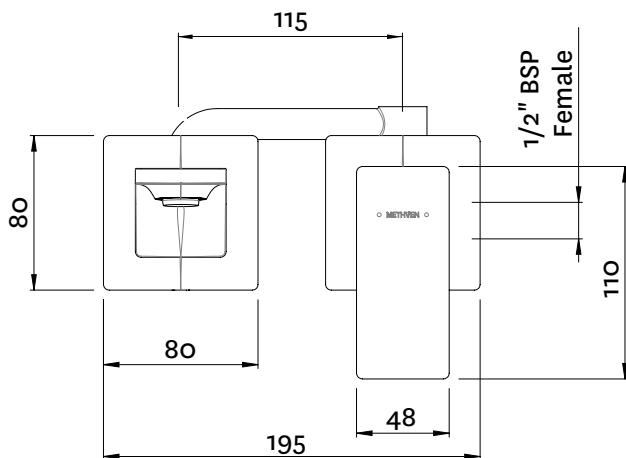

**SFWBTCPAU
SURFACE WALL
MOUNTED BATH MIXER**

FINISH: Chrome

CONSTRUCTION: Eco Brass®

CARTRIDGE TYPE: 35mm ceramic

SUPPLY: Mains Pressure

CONNECTIONS: 1/2" BSP Female / Push-fit

WORKING PRESSURES: 150 - 500 kpa

OPERATING TEMPERATURE: 5°C to 70°C*

*Refer AS/NZS 3500

- Crafted from Eco Brass®, a revolutionary high quality, high strength, corrosion resistant material that is lead and heavy metal free, therefore preserving water quality for both consumption and bathing
- 35mm ceramic disc cartridge can be adjusted to reduce the temperature setting, saving energy
- 200mm spout for wide range of bath specifications
- Push quick-fit connector for spout
- Includes wall breach
- Left-hand outlet only
- 20mm installation tolerance
- Body inlets - 1/2" BSP female
- Suitable for mains pressure installation
- WELS rating not required