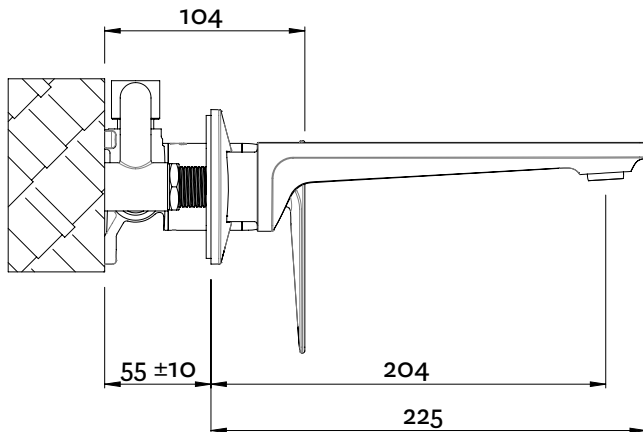

**SFWBTCPAU
SURFACE WALL
MOUNTED BATH MIXER**

FINISH: Chrome

CONSTRUCTION: Eco Brass®

CARTRIDGE TYPE: 35mm ceramic

SUPPLY: Mains Pressure

CONNECTIONS: 1/2" BSP Female / Push-fit

WORKING PRESSURES: 150 - 500 kpa

OPERATING TEMPERATURE: 5°C to 70°C*

*Refer AS/NZS 3500

- Crafted from Eco Brass®, a revolutionary high quality, high strength, corrosion resistant material that is lead and heavy metal free, therefore preserving water quality for both consumption and bathing
- 35mm ceramic disc cartridge can be adjusted to reduce the temperature setting, saving energy
- 200mm spout for wide range of bath specifications
- Push quick-fit connector for spout
- Includes wall breach
- Left-hand outlet only
- 20mm installation tolerance
- Body inlets - 1/2" BSP female
- Suitable for mains pressure installation
- WELS rating not required