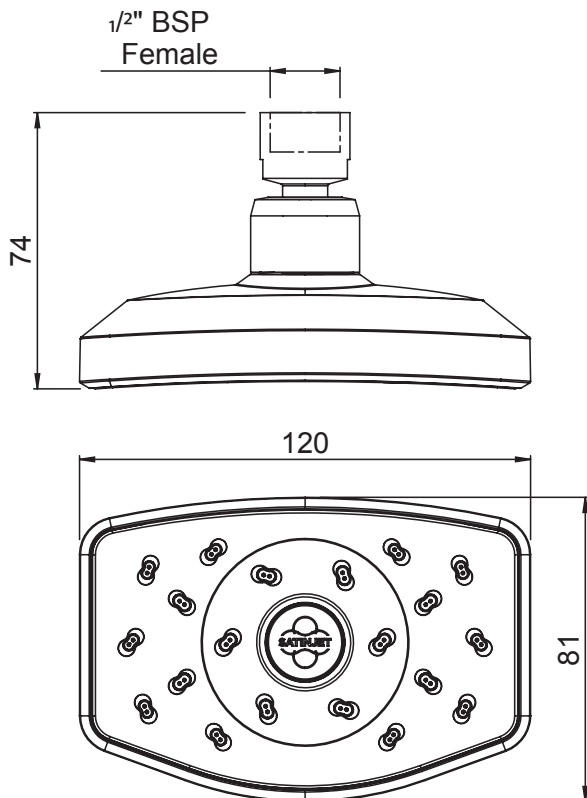

WAWSCPWHAU
WAIPORI SATINJET SHOWER
ROSE

Satinjet®

FINISH: Chrome/White

FUNCTIONS: Satinjet®

MOUNTING METHOD: Screw-off, screw on

SUPPLY: Mains Pressure

CONNECTIONS: 1/2" BSP Female

WORKING PRESSURES: 150 - 500 kpa

OPERATING TEMPERATURE: Recommended 50°C*

*Refer AS/NZS 3500

- Features the revolutionary Satinjet® spray design. Twin jets of water collide into thousands of tiny droplets to deliver voluminous shower coverage
- Single function shower rose featuring Satinjet® spray
- Easy-to-clean faceplate
- Brass, adjustable ball joint connection
- Switch to a new shower rose in seconds - simple screw off and screw on installation
- Stylish white faceplate colour