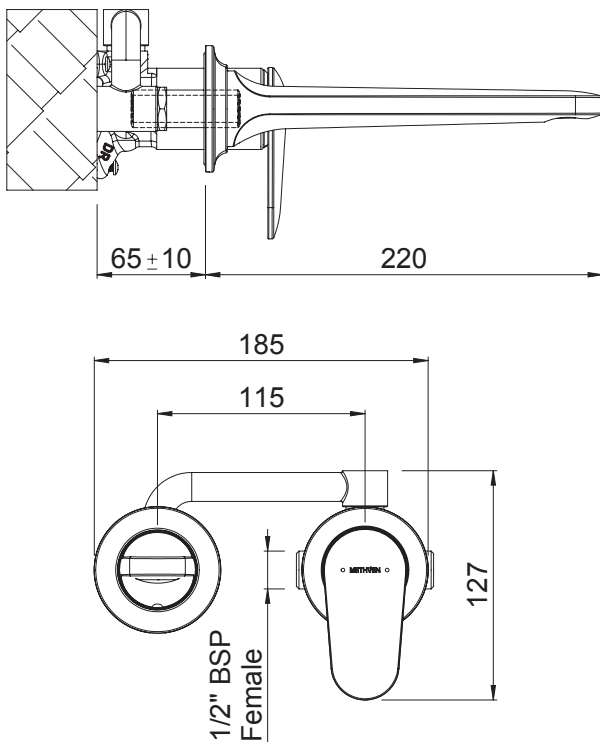

**AOWBCPAU
AIO WALL MOUNTED
BASIN MIXER**

FINISH: Chrome

CONSTRUCTION: Lead Free Eco Brass
CARTRIDGE TYPE: 35mm ceramic
SUPPLY: Mains Pressure
CONNECTIONS: 1/2" BSP Female
WORKING PRESSURES: 150 - 500 kpa
OPERATING TEMPERATURE: 5°C to 80°C*

*Refer AS/NZS 3500

- Crafted from Eco Brass®, a revolutionary high quality, high strength, corrosion resistant material that is lead and heavy metal free, therefore preserving water quality for both consumption and bathing.
- 35mm ceramic disc cartridge can be adjusted to reduce the temperature setting, saving energy.
- ASD aerator included for optimised water stream direction
- Body inlets – 1/2" BSP female
- Suitable for mains pressure installation.
- WELS 4 Star, 7.5 l/min