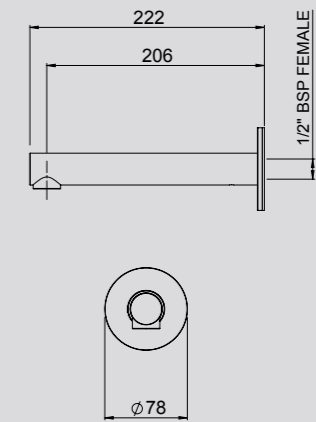

TECHNICAL SPECIFICATIONS

TŪROA THERMOSTATIC CONCEALED MIXER VALVE WITH 1 OUTLET
Chrome > TU1VSS