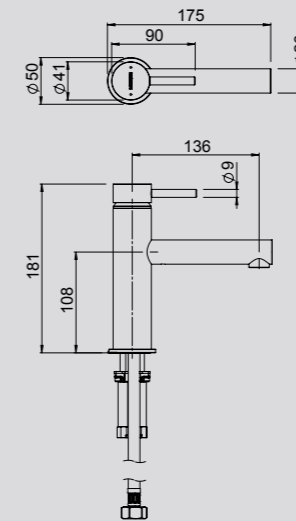

TŪROA OVERHEAD AND WALL ARM
> TUSASS

TŪROA THERMOSTATIC BAR SHOWER & KIT
CHROME > TUCTSSWHUK

TŪROA THERMOSTATIC CONCEALED MIXER VALVE WITH 1 OUTLET
Chrome > TU1VSS

TŪROA THERMOSTATIC CONCEALED MIXER VALVE WITH 2 OUTLETS
Chrome > TU2VDIVSS

TŪROA BASIN MIXER
> TUBSS

TŪROA WALL MOUNTED BATH SPOUT
> TUSPWBTS

BATH FILL AND OVERFLOW
> PUW206SS

TŪROA WALL MOUNTED MIXER WITH SPOUT
> TUWBSS

TŪROA HAND TOWEL RING

> TUTRSS

TŪROA ROBE HOOK

> TURHSS