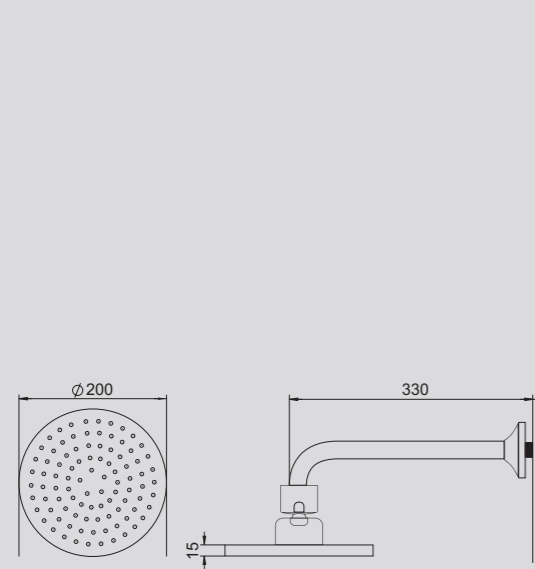

5. TŪROA SOAP DISH
White > TUSDSSWH

6. TŪROA ROBE HOOK
> TURHSS

Refer to the icons menu on
page 23 for more information

TECHNICAL SPECIFICATIONS

TŪROA RAIL SHOWER
WHITE > TUSRSSWHUK

TŪROA HAND SHOWER
WHITE > TUWOBSSWHUK

TŪROA OVERHEAD AND WALL ARM
> TUSASS

TŪROA THERMOSTATIC BAR SHOWER & KIT
CHROME > TUCTSSWHUK

TŪROA THERMOSTATIC CONCEALED MIXER VALVE WITH 1 OUTLET
Chrome > TU1VSS

TŪROA THERMOSTATIC CONCEALED MIXER VALVE WITH 2 OUTLETS
Chrome > TU2VDIVSS