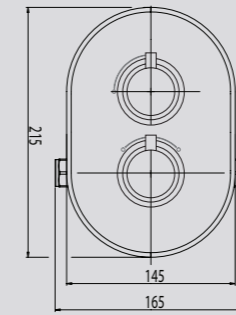

TŪROA THERMOSTATIC CONCEALED MIXER VALVE WITH 1 OUTLET
Chrome > TU1VSS