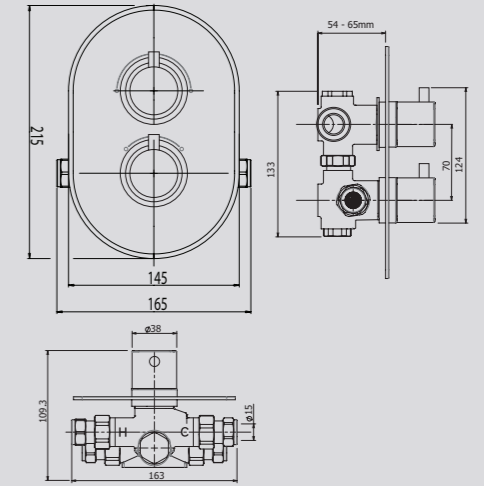

TŪROA THERMOSTATIC CONCEALED MIXER VALVE WITH 2 OUTLETS
Chrome > TU2VDIVSS