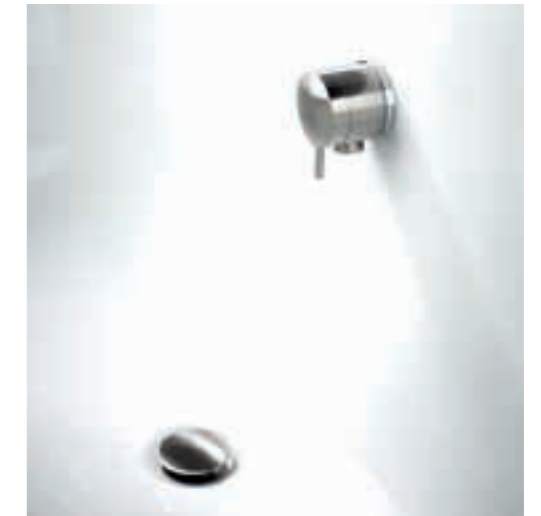

Refer to the icons menu on page 23 for more information