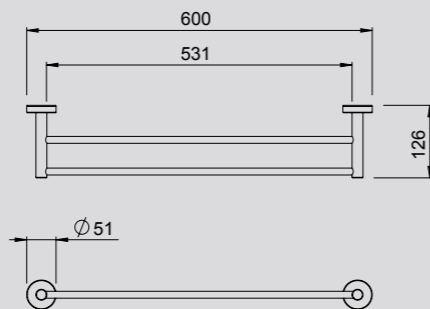

TŪROA DOUBLE TOWEL RAIL 600MM

> TUDTSS