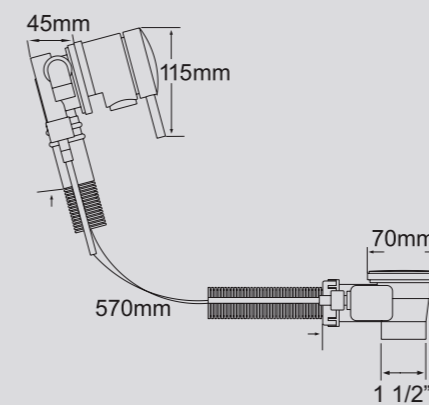

5. TŪROA SOAP DISH
White > TUSDSSWH

6. TŪROA ROBE HOOK
> TURHSS

Refer to the icons menu on
page 23 for more information

TECHNICAL SPECIFICATIONS

TŪROA RAIL SHOWER
WHITE > TUSRSSWHUK

TŪROA HAND SHOWER
WHITE > TUWOBSSWHUK

TŪROA OVERHEAD AND WALL ARM
> TUSASS

TŪROA THERMOSTATIC BAR SHOWER & KIT
CHROME > TUCTSSWHUK

TŪROA THERMOSTATIC CONCEALED MIXER VALVE WITH 1 OUTLET
Chrome > TU1VSS

TŪROA THERMOSTATIC CONCEALED MIXER VALVE WITH 2 OUTLETS
Chrome > TU2VDIVSS

TŪROA BASIN MIXER
> TUBSS

TŪROA WALL MOUNTED BATH SPOUT
> TUSPWBTS

BATH FILL AND OVERFLOW
> PUW206SS

TŪROA WALL MOUNTED MIXER WITH SPOUT
> TUWBSS

TŪROA HAND TOWEL RING

> TUTRSS

TŪROA ROBE HOOK

> TURHSS