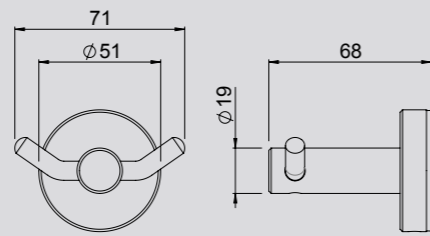

TŪROA BASIN MIXER
> TUBSS

TŪROA WALL MOUNTED BATH SPOUT
> TUSPWBTS

BATH FILL AND OVERFLOW
> PUW206SS

TŪROA WALL MOUNTED MIXER WITH SPOUT
> TUWBSS

TŪROA HAND TOWEL RING

> TUTRSS

TŪROA ROBE HOOK

> TURHSS