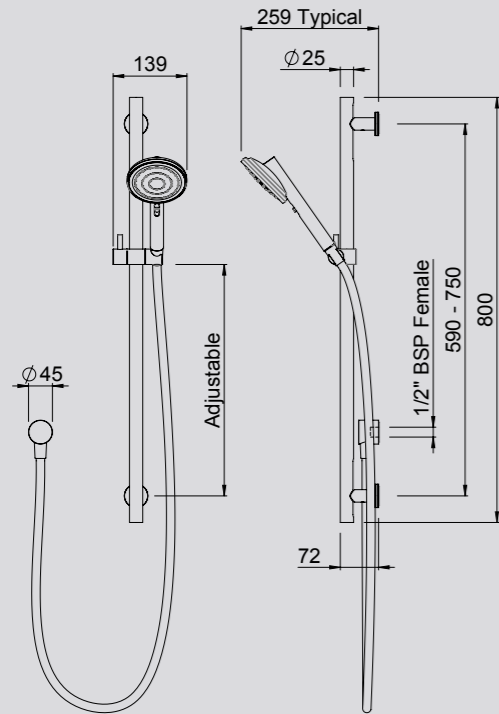

THE TŪROA ACCESSORIES
COLLECTION COMPLETES
ANY BATHROOM INTERIOR

**1. TŪROA SINGLE TOWEL
RAIL 600MM**
> TUSTSS

**2. TŪROA DOUBLE TOWEL
RAIL 600MM**
> TUDTSS

**3. TŪROA TOILET PAPER
HOLDER**
> TUTHSS

**4. TŪROA HAND TOWEL
RING**
> TUTRSS

5. TŪROA SOAP DISH
White > TUSDSSWH

6. TŪROA ROBE HOOK
> TURHSS

Refer to the icons menu on
page 23 for more information

TECHNICAL SPECIFICATIONS

TŪROA RAIL SHOWER
WHITE > TUSRSSWHUK

TŪROA HAND SHOWER
WHITE > TUWOBSSWHUK

TŪROA OVERHEAD AND WALL ARM
> TUSASS

TŪROA THERMOSTATIC BAR SHOWER & KIT
CHROME > TUCTSSWHUK

TŪROA THERMOSTATIC CONCEALED MIXER VALVE WITH 1 OUTLET
Chrome > TU1VSS

TŪROA THERMOSTATIC CONCEALED MIXER VALVE WITH 2 OUTLETS
Chrome > TU2VDIVSS