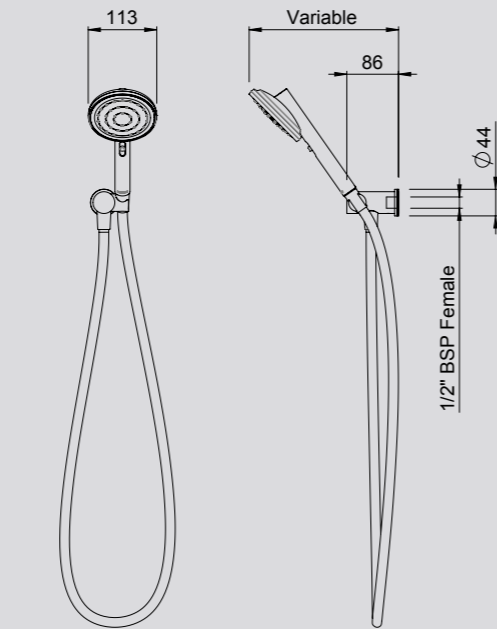

THE TŪROA ACCESSORIES
COLLECTION COMPLETES
ANY BATHROOM INTERIOR

**1. TŪROA SINGLE TOWEL
RAIL 600MM**
> TUSTSS

**2. TŪROA DOUBLE TOWEL
RAIL 600MM**
> TUDTSS

**3. TŪROA TOILET PAPER
HOLDER**
> TUTHSS

**4. TŪROA HAND TOWEL
RING**
> TUTRSS

5. TŪROA SOAP DISH
White > TUSDSSWH

6. TŪROA ROBE HOOK
> TURHSS

Refer to the icons menu on
page 23 for more information

TECHNICAL SPECIFICATIONS

TŪROA RAIL SHOWER
WHITE > TUSRSSWHUK

TŪROA HAND SHOWER
WHITE > TUWOBSSWHUK

TŪROA OVERHEAD AND WALL ARM
> TUSASS

TŪROA THERMOSTATIC BAR SHOWER & KIT
CHROME > TUCTSSWHUK

TŪROA THERMOSTATIC CONCEALED MIXER VALVE WITH 1 OUTLET
Chrome > TU1VSS

TŪROA THERMOSTATIC CONCEALED MIXER VALVE WITH 2 OUTLETS
Chrome > TU2VDIVSS