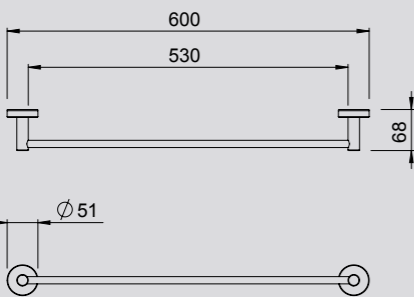

TŪROA BASIN MIXER
> TUBSS

TŪROA WALL MOUNTED BATH SPOUT
> TUSPWBTS

BATH FILL AND OVERFLOW
> PUW206SS

TŪROA WALL MOUNTED MIXER WITH SPOUT
> TUWBSS

TŪROA HAND TOWEL RING

> TUTRSS

TŪROA ROBE HOOK

> TURHSS