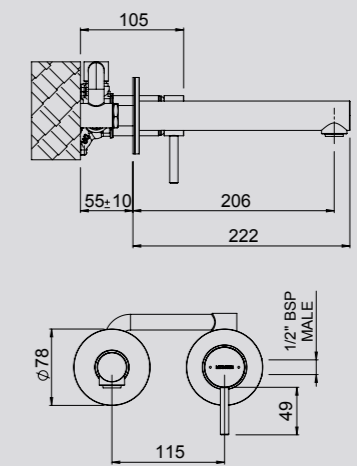

TŪROA WALL MOUNTED BATH SPOUT
> TUSPWBTS