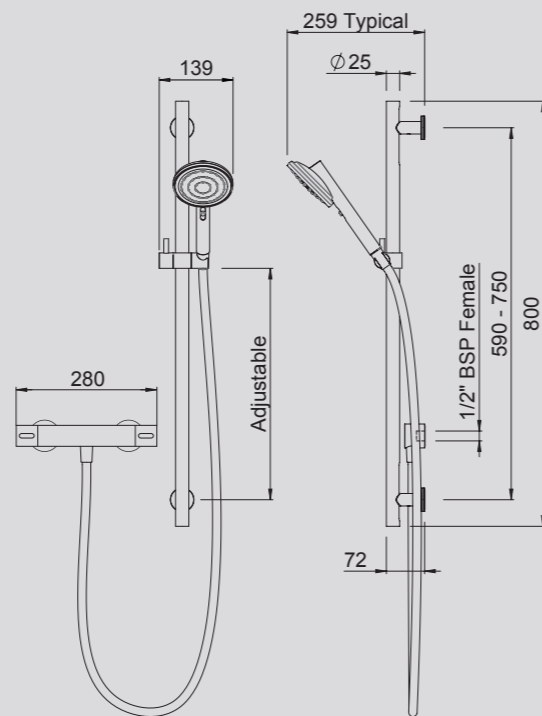

THE TŪROA ACCESSORIES
COLLECTION COMPLETES
ANY BATHROOM INTERIOR

**1. TŪROA SINGLE TOWEL
RAIL 600MM**
> TUSTSS

**2. TŪROA DOUBLE TOWEL
RAIL 600MM**
> TUDTSS

**3. TŪROA TOILET PAPER
HOLDER**
> TUTHSS

**4. TŪROA HAND TOWEL
RING**
> TUTRSS

5. TŪROA SOAP DISH
White > TUSDSSWH

6. TŪROA ROBE HOOK
> TURHSS

Refer to the icons menu on
page 23 for more information

TECHNICAL SPECIFICATIONS

TŪROA RAIL SHOWER
WHITE > TUSRSSWHUK

TŪROA HAND SHOWER
WHITE > TUWOBSSWHUK

TŪROA OVERHEAD AND WALL ARM
> TUSASS

TŪROA THERMOSTATIC BAR SHOWER & KIT
CHROME > TUCTSSWHUK

TŪROA THERMOSTATIC CONCEALED MIXER VALVE WITH 1 OUTLET
Chrome > TU1VSS

TŪROA THERMOSTATIC CONCEALED MIXER VALVE WITH 2 OUTLETS
Chrome > TU2VDIVSS