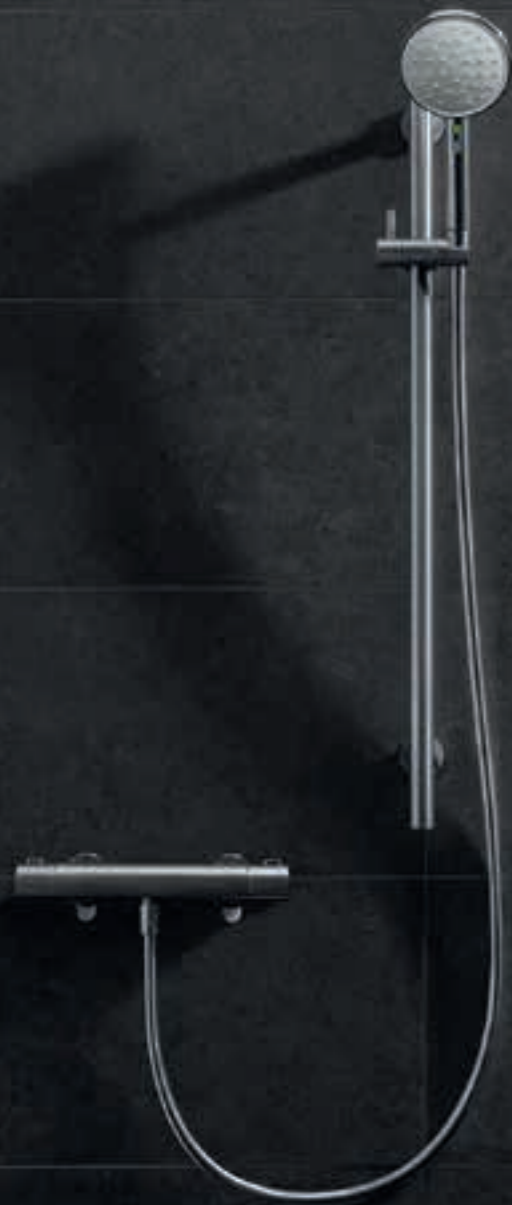

A woman is shown from the chest up, showering. She has her eyes closed and a slight smile, looking upwards. Water is spraying from a showerhead above her, creating a misty atmosphere. The background is a dark, tiled shower wall. In the bottom left corner, there is a small inset image showing a shower tray with some items on it.

VJET™ SHOWER DESIGN AND TECHNOLOGY

Inspired by familiar forms and materials, Tūroa's VJet™ shower features a modern minimalist aesthetic where technology and visual form complement one another.

Tūroa's cleverly hidden channels create spirals of water that flow through the nozzles across the entire shower head. Its smooth handset slider allows you to activate a seamless spray transition – personalised by you – from a firm, invigorating shower spray, to a gentle, enveloping warmth and everything in between. Whether you're in need of revitalisation, relaxation or simply getting clean, VJet™ is the first shower uniquely tailored by you.

3. **VJet™**
TŪROA OVERHEAD AND ARM
9L/MIN
White > TUSASS

WIDE COVERAGE

A wider, well-balanced spray
for a superior body coverage

Refer to the icons menu on page 23 for more information

AWARD-WINNING
DESIGN CRAFTED FROM
STAINLESS STEEL

1.

2.

3.

1. TŪROA THERMOSTATIC CONCEALED MIXER VALVE WITH 1 OUTLET
Chrome > TU1VSS

2. TŪROA THERMOSTATIC CONCEALED MIXER VALVE WITH 2 OUTLETS
Chrome > TU2VDIVSS

3. TŪROA THERMOSTATIC BAR SHOWER & KIT
Chrome > TUCTSSWHUK