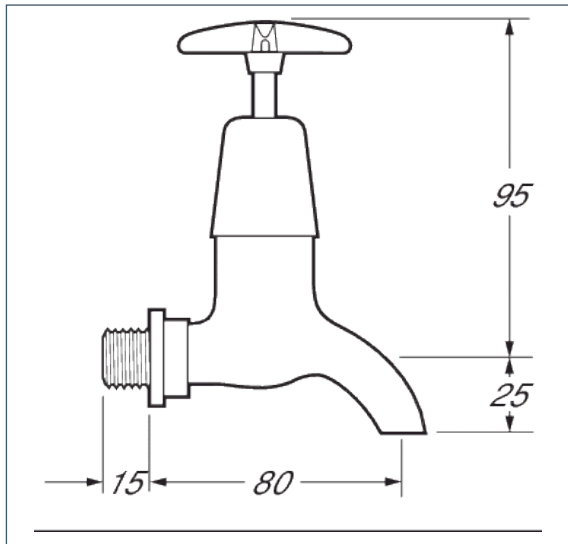

Cross Handle

Cross Handle Bib Taps

Product Code: 095X

Finish: Chrome

Features

- Construction:** Brass
- Valve/Cartridge type:** Non-rising Spindle Headworks
- Supply:** Suitable For Low Pressure Systems
- Working Pressures:** 0.1 - 5.0 bar
- Inlet connections:** 1/2" BSP
- Flexi or Copper:** N/A

· Additional Set Of Red And Blue Indices Included

*Please refer to website for full warranty details.

Flow (Bar - l/min, open outlet)

Spout

Flow 0.1	Flow 0.3	Flow 0.5	Flow 1.0	Flow 2.0	Flow 3.0	Flow 4.0	Flow 5.0
7.8	11.8	15.6	22.5	32.3	40.1	46.6	52.1