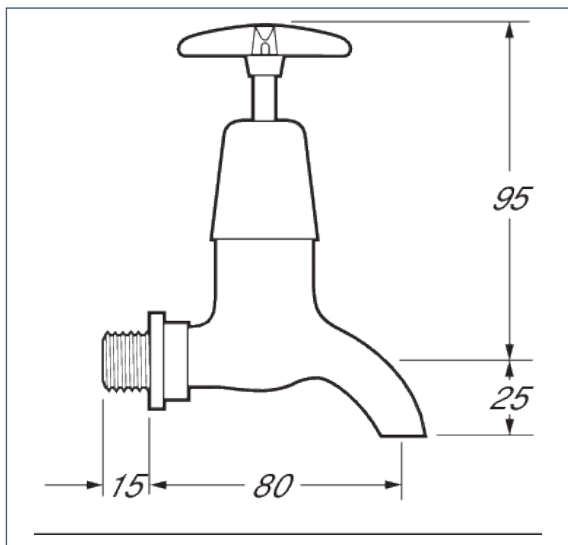

Cross Handle

Cross Handle Bib Taps

Product Code: 095X

Finish: Chrome

Features

- Construction:** Brass
- Valve/Cartridge type:** Non-rising Spindle Headworks
- Supply:** Suitable For Low Pressure Systems
- Working Pressures:** 0.1 - 5.0 bar
- Inlet connections:** 1/2" BSP
- Flexi or Copper:** N/A

· Additional Set Of Red And Blue Indices Included

*Please refer to website for full warranty details.

Flow (Bar - l/min, open outlet)

Spout

Flow 0.1	Flow 0.3	Flow 0.5	Flow 1.0	Flow 2.0	Flow 3.0	Flow 4.0	Flow 5.0
7.8	11.8	15.6	22.5	32.3	40.1	46.6	52.1