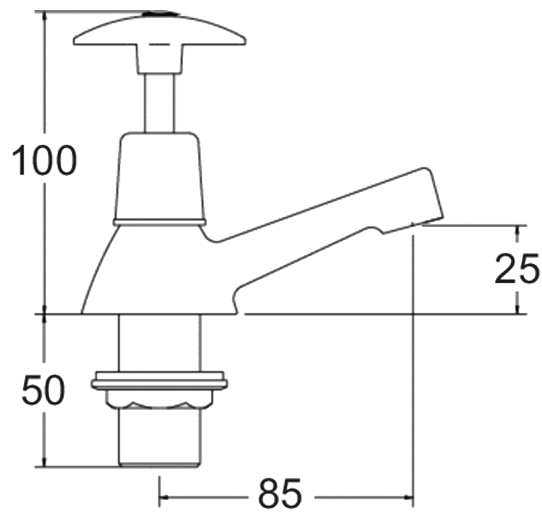

Cross Handle

Cross Handle Bath Taps

Product Code: 182X

Finish: Chrome

Features

- Construction:** Brass
- Valve/Cartridge type:** Compression Valve
- Supply:** Suitable For Low Pressure Systems
- Working Pressures:** 0.1 - 5.0 bar
- Inlet connections:** 3/4" BSP
- Flexi or Copper:** N/A

· Additional Set Of Red & Blue Indices Included

*Please refer to website for full warranty details.

Flow (Bar - l/min, open outlet)

Spout

Flow 0.1	Flow 0.3	Flow 0.5	Flow 1.0	Flow 2.0	Flow 3.0	Flow 4.0	Flow 5.0
7.5	11.8	15.7	22.9	33.1	41.6	48.2	54