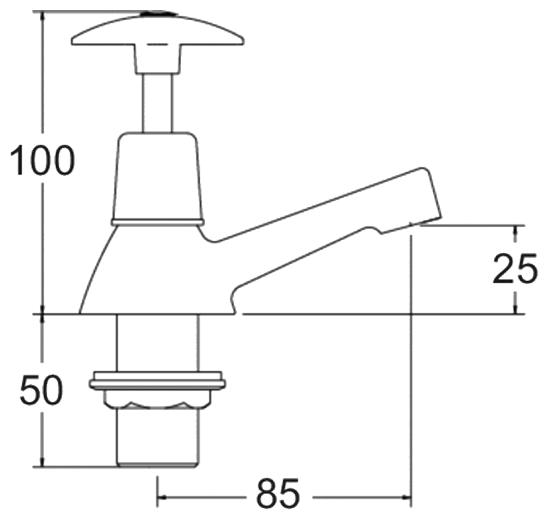

Cross Handle

Cross Handle Bath Taps

Product Code: 182X

Finish: Chrome

Features

- Construction:** Brass
- Valve/Cartridge type:** Non-rising Spindle Headworks
- Supply:** Suitable For Low Pressure Systems
- Working Pressures:** 0.1 - 5.0 bar
- Inlet connections:** 3/4" BSP
- Flexi or Copper:** N/A

· Additional Set Of Red & Blue Indices Included

*Please refer to website for full warranty details.

Flow (Bar - l/min, open outlet)

Spout

Flow 0.1	Flow 0.3	Flow 0.5	Flow 1.0	Flow 2.0	Flow 3.0	Flow 4.0	Flow 5.0
7.5	11.8	15.7	22.9	33.1	41.6	48.2	54