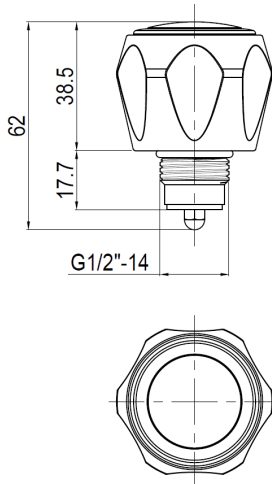

TAPWARE

Tap Spare

Universal Conversion Kit Acrylic Handle

Product Code: ACK001

Finish: Acrylic

DevaTM by METHVEN

Features

Construction: Brass & Acrylic

Inlet Connections: N/A

· Sold In Pairs - Suitable To Replace Most Basin, Sink And Bath Taps, Either BS5412 Or BS1010

*Please refer to website for full warranty details.

www.deva-uk.com · 0800 195 1602 · sales@uk.methven.com