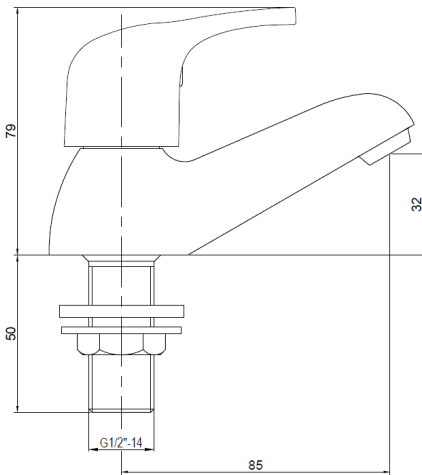

Adore

Adore Basin Taps - Gold

Product Code: ADORE101/501

Finish: Gold

Features

- **Construction:** Brass
- **Valve/Cartridge type:** ¼ Turn Ceramic Disc
- **Supply:** Suitable For Low Pressure Systems
- **Working Pressures:** 0.1 - 5.0 bar
- **Inlet connections:** ½" BSP
- **Flexi or Copper:** N/A

- Ceramic Disc Handles Ensures Smooth Operation And Longer Life
- Tilt And Turn Temperature And Flow Control
- Products Which Are Easy To Use By All The Family

*Please refer to website for full warranty details.

Flow (Bar - l/min, open outlet)

Spout

Flow 0.1	Flow 0.3	Flow 0.5	Flow 1.0	Flow 2.0	Flow 3.0	Flow 4.0	Flow 5.0
4.4	6.7	8.9	12.9	18.4	22.7	26.2	29.4

2006759

2006347