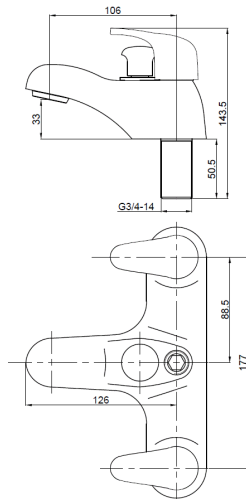

Adore

Adore Bath Shower Mixer

Product Code: ADORE106

Finish: Chrome

Features

Construction:	Brass & ABS
Valve/Cartridge type:	¼ Turn Ceramic Disc
Supply:	Suitable For Low Pressure Systems
Working Pressures:	0.1 - 5.0 bar
Inlet connections:	¾" BSP

*Please refer to website for full warranty details.

Flow (Bar - l/min, open outlet)

Spout

Flow 0.1	Flow 0.3	Flow 0.5	Flow 1.0	Flow 2.0	Flow 3.0	Flow 4.0	Flow 5.0
13.9	21.6	29.1	42.6	61.4	75.7	88	98.7

Handset

3.4	5.7	8	12.3	18	22.6	26.5	29.9
-----	-----	---	------	----	------	------	------

2007718

2011802