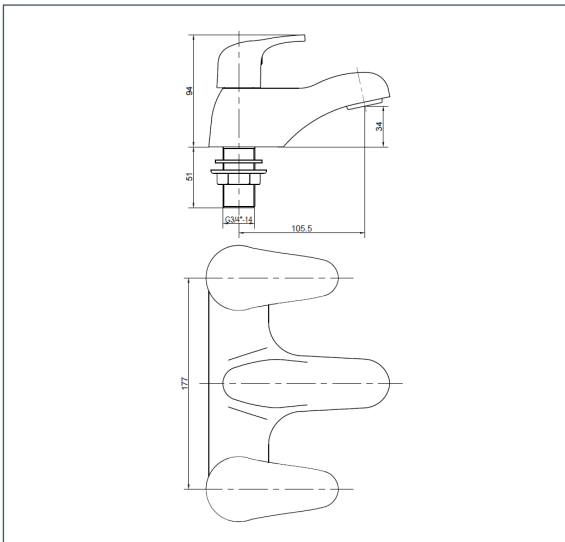

Adore

Adore Bath Filler

Product Code: ADORE108

Finish: Chrome

Features

- Construction:** Brass
- Valve/Cartridge type:** ¼ Turn Ceramic Disc
- Supply:** Suitable For Low Pressure Systems
- Working Pressures:** 0.1 - 5.0 bar
- Inlet connections:** ¾" BSP
- Flexi or Copper:** N/A

Flow (Bar - l/min, open outlet)

Spout

Flow 0.1	Flow 0.3	Flow 0.5	Flow 1.0	Flow 2.0	Flow 3.0	Flow 4.0	Flow 5.0
13.9	21.6	29.1	42.6	61.4	75.7	88	98.7

2501707