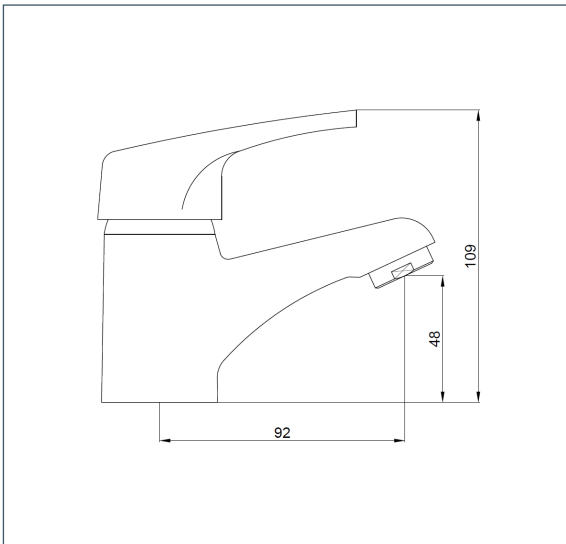

Flow (Bar - l/min, open outlet)

Spout

Flow 0.1	Flow 0.3	Flow 0.5	Flow 1.0	Flow 2.0	Flow 3.0	Flow 4.0	Flow 5.0
5.8	8.5	11.3	16.2	23.1	28.4	32.9	36.9

2003759

2004312