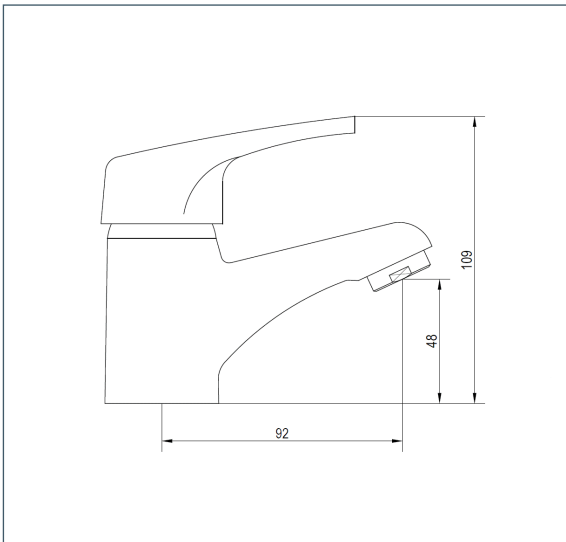

Flow (Bar - l/min, open outlet)

Spout

Flow 0.1	Flow 0.3	Flow 0.5	Flow 1.0	Flow 2.0	Flow 3.0	Flow 4.0	Flow 5.0
5.8	8.5	11.3	16.2	23.1	28.4	32.9	36.9

2003759

2004312