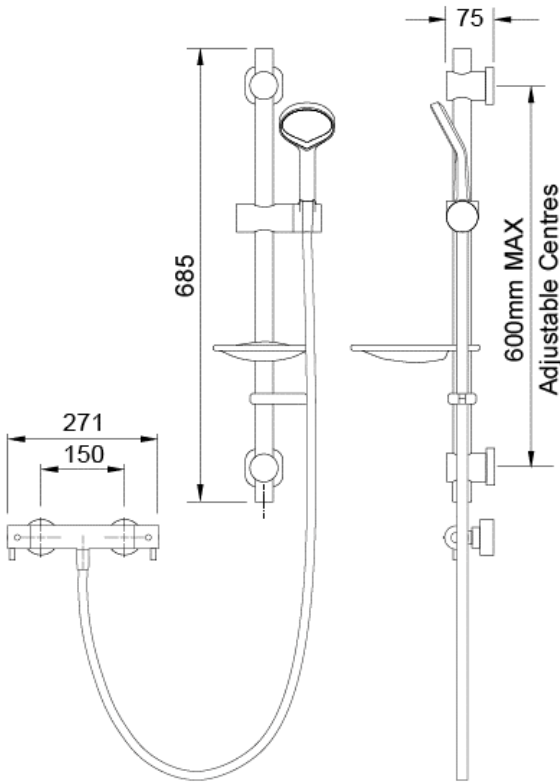

## AIO S COOL TOUCH BAR SHOWER - MATTE BLACK

**CONSTRUCTION:** Brass & ABS  
**SUPPLY:** Suitable For High Pressure Systems  
**INLET CONNECTIONS:** 15mm Compression  
**WORKING PRESSURES:** 1.0 - 5.0 bar  
**CARTRIDGE/VALVE TYPE:**Thermostatic

- Water Efficient Without Compromising Performance
- Includes Aio S Aurajet Handset
- 38 C Temperature Hot Stop With Override Facility
- Valve Is Safe And Cool To Touch Making It Ideal For Families
- Includes Easy Fit Connections
- Easy To Fit Shower Rail - Simply Twist And Lock Brackets Into Place
- Meets With Part G - Operates At 5.7 Lpm
- TMV2 Approved Valve

### Open Outlet Flow (Bar - l/min)

BAR	0.1	0.3	0.5	1.0	2.0	3.0	4.0	5.0
HANDSET FLOW	0	0	3.8	5	5	5.3	5.5	5.4

2301906

2310587

Please Note: Flow rate will be dictated by installation configurations.  
 Please ensure to check the appropriate flow restrictor information if applicable.  
 \*Please refer to website for full warranty details.