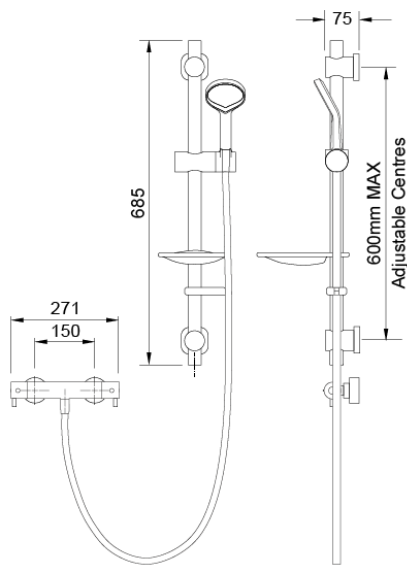

AURAJET AIO S COOL TOUCH BAR SHOWER MATTE BLACK

CONSTRUCTION: Brass & ABS

SUPPLY: Suitable For High Pressure Systems

INLET CONNECTIONS: 15mm Compression

WORKING PRESSURES: 1.0 - 5.0 bar

CARTRIDGE/VALVE TYPE:Thermostatic

- Water Efficient Without Compromising Performance
- Includes Aio S Aurajet Handset
- 38 C Temperature Hot Stop With Override Facility
- Valve Is Safe And Cool To Touch Making It Ideal For Families
- Includes Easy Fit Connections
- Easy To Fit Shower Rail - Simply Twist And Lock Brackets Into Place
- Meets With Part G - Operates At 5.7 Lpm
- TMV2 Approved Valve

AJASBS01BK

Matte Black

Open Outlet Flow (Bar - l/min)

BAR	0.1	0.3	0.5	1.0	2.0	3.0	4.0	5.0
HANDSET FLOW	0	0	3.8	5	5	5.3	5.5	5.4

2301906

2310587

Please Note: Flow rate will be dictated by installation configurations.
Please ensure to check the appropriate flow restrictor information if applicable.
*Please refer to website for full warranty details.