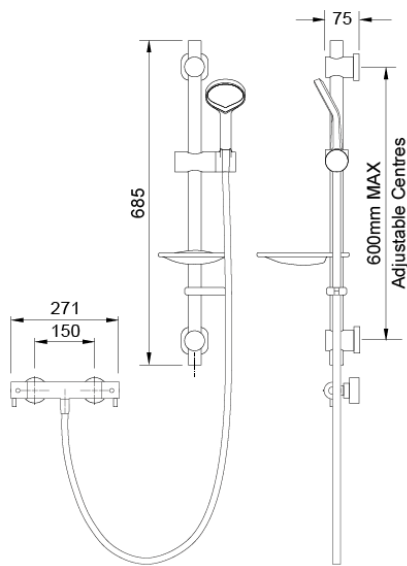

## AIO S COOL TOUCH BAR SHOWER

**CONSTRUCTION:** Brass & ABS

**SUPPLY:** Suitable For High Pressure Systems

**INLET CONNECTIONS:** 15mm Compression

**WORKING PRESSURES:** 1.0 - 5.0 bar

**CARTRIDGE/VALVE TYPE:**Thermostatic

- Water Efficient Without Compromising Performance
- Includes Aio S Aurajet Handset
- 38 C Temperature Hot Stop With Override Facility
- Valve Is Safe And Cool To Touch Making It Ideal For Families
- Includes Easy Fit Connections
- Easy To Fit Shower Rail - Simply Twist And Lock Brackets Into Place
- Meets With Part G - Operates At 5.7 Lpm
- TMV2 Approved Valve

### Open Outlet Flow (Bar - l/min)

BAR	0.1	0.3	0.5	1.0	2.0	3.0	4.0	5.0
HANDSET FLOW	0	0	3.8	5	5	5.3	5.5	5.4

2301906

2310587

Please Note: Flow rate will be dictated by installation configurations.  
Please ensure to check the appropriate flow restrictor information if applicable.  
\*Please refer to website for full warranty details.