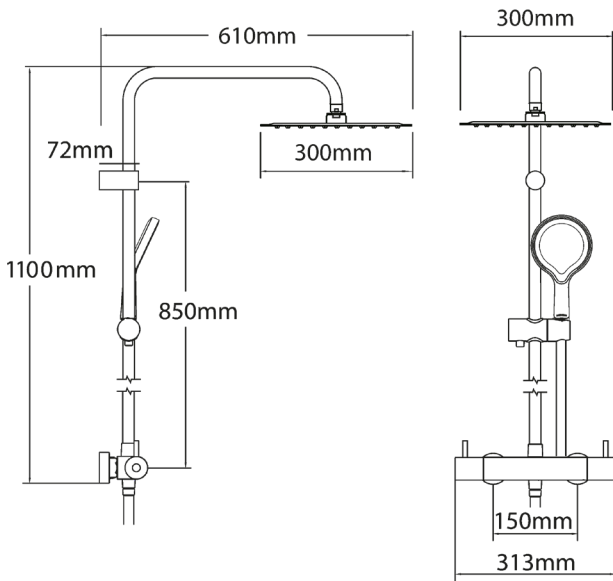

AURAJET AIO S COOL TOUCH BAR SHOWER WITH DIVERTER MATTE BLAC

CONSTRUCTION: Brass & ABS
CARTRIDGE/VALVE TYPE: Thermostatic
SUPPLY: Suitable For High Pressure Systems
INLET CONNECTIONS: 15mm Compression
WORKING PRESSURES: 1.0 - 5.0 bar
OPERATION: Separate Flow And Temperature Controls

- Safe Cool To Touch Body
- 38°C Temperature Hot Stop With Override Facility
- Overhead Can Swivel To Suit Your Bathroom
- Riser Height Of Both Overhead And Handset Can Be Adjusted
- Includes 300Mm Slim Overhead
- Includes Aurajet Aio S Handset With Lifetime Warranty
- Water Efficient Without Compromising Performance
- Meets With Part G - Handset Operates At 5.7 Lpm, Overhead At 8 Lpm

AJASDS01BK

Matte Black

Open Outlet Flow (Bar - l/min)

BAR	0.3	0.5	1.0	2.0	3.0	4.0	5.0
HANDSET FLOW	0	3.8	5	5	5.3	5.5	5.4
OVERHEAD FLOW	5.56	6.81	8	8	8	8	8

2204348

2201736

2201736

Please Note: Flow rate will be dictated by installation configurations.
 Please ensure to check the appropriate flow restrictor information if applicable.
 *Please refer to website for full warranty details.