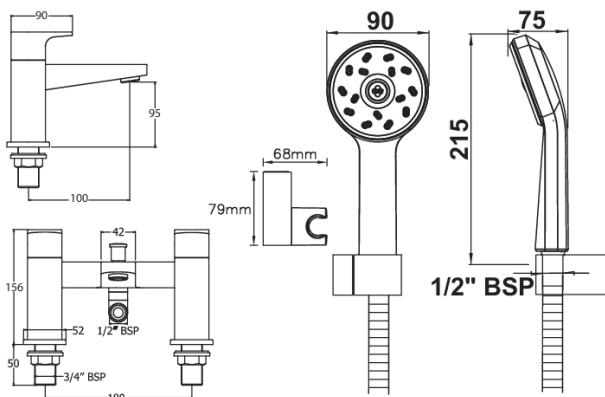

AMIO BATH SHOWER MIXER - MATTE BLACK

CONSTRUCTION: Brass & ABS Handset

CARTRIDGE/VALVE TYPE: 1/4 Turn Ceramic Disc

SUPPLY: Suitable For Low Pressure Systems

INLET CONNECTIONS: 3/4" BSP

WORKING PRESSURES: 0.3 - 5.0 bar

OPERATION: Separate Flow And Temperature Controls

- On Trend Matte Black Finish For A Designer Look
- Contemporary Shape
- Complete With Maku Satinjet® Handset & Wall Bracket
- Water Efficient Without Compromising Showering Performance
- 1.5M Easy Clean Hose
- 1/4 Turn Ceramic Disc Handles Ensure A Smooth Operation
- Lifetime Warranty On Satinjet® Handset
- 5 Years Warranty On The Outer Finish

AMBSMBK

Matte Black

Open Outlet Flow (Bar - l/min)

BAR	0.1	0.3	0.5	1.0	2.0	3.0	4.0	5.0
SPOUT FLOW	3.6	5.5	7.3	10.6	15	18.5	21.4	23.9
HANDSET FLOW	2.7	4.1	5.4	7.8	8.1	8.4	8.6	8.5

2312333

2401713

Please Note: Flow rate will be dictated by installation configurations.
Please ensure to check the appropriate flow restrictor information if applicable.
*Please refer to website for full warranty details.

FREEPHONE: 0800 195 1602 | FAX ORDERS: 08444 068 690 | EMAIL: SALES@UK.METHVEN.COM

methven.com