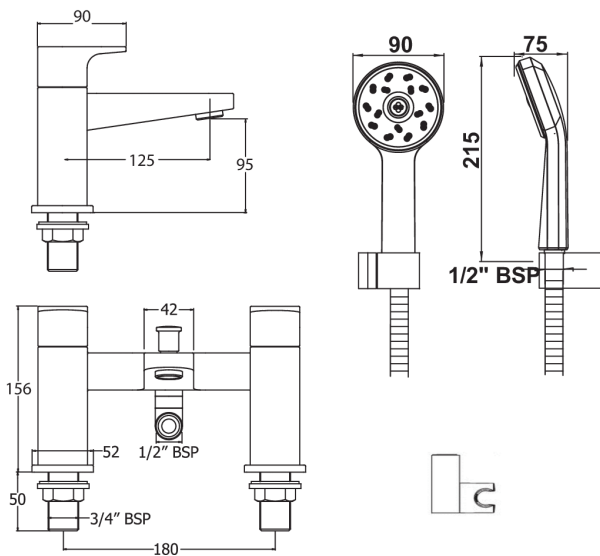

AMIO BATH SHOWER MIXER

CONSTRUCTION: Brass & ABS Handset

CARTRIDGE/VALVE TYPE: 1/4 Turn Ceramic Disc

SUPPLY: Suitable For All Plumbing Systems

INLET CONNECTIONS: 3/4" BSP

WORKING PRESSURES: 0.3 - 5.0 bar

OPERATION: Separate Flow And Temperature Controls

- Contemporary Shape
- Complete With Maku Satinjet® Handset & Wall Bracket
- Water Efficient Without Compromising Showering Performance
- 1.5M Easy Clean Hose
- 1/4 Turn Ceramic Disc Handles Ensure A Smooth Operation
- Products Which Are Easy To Use By All The Family
- Lifetime Warranty On Satinjet® Handset

AMBSMCPUK

Chrome

Open Outlet Flow (Bar - l/min)

BAR	0.1	0.3	0.5	1.0	2.0	3.0	4.0	5.0
SPOUT FLOW	3.6	5.5	7.3	10.6	15	18.5	21.4	23.9
HANDSET FLOW	2.7	4.1	5.4	7.8	8.1	8.4	8.6	8.5

Please Note: Flow rate will be dictated by installation configurations.
Please ensure to check the appropriate flow restrictor information if applicable.
*Please refer to website for full warranty details.