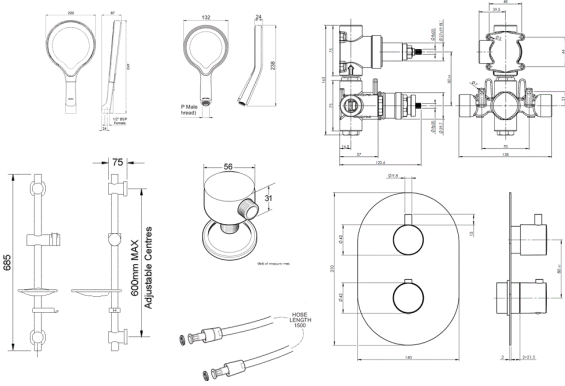

AIO CONCEALED SHOWER PACK MATTE BLACK

CONSTRUCTION: Brass & ABS Handset
CARTRIDGE/VALVE TYPE: Thermostatic
SUPPLY: Suitable For High Pressure Systems
INLET CONNECTIONS: 1/2" BSP
WORKING PRESSURES: 1.0 - 5.0 bar
OPERATION: Separate Flow And Temperature Controls

- Diverter Cartridge To Two Outlets
- 38°C Temperature Hot Stop With Override Facility
- Riser Rail Features Easy Fit Adjustable Brackets- Simply Twist & Lock Into Place
- Ideal For Retrofit - Using Existing Shower Rail Holes
- Smooth Easy Clean 1.5M Shower Hose
- Handset Fitted With 8 L/Min Flow Regulator
- Overhead Fitted With 12 L/Min Flow Regulator
- TMV2 Approved Valve

AOCSPBK

Matte Black

Open Outlet Flow (Bar - l/min)

BAR	0.3	0.5	1.0	2.0	3.0	4.0	5.0
HANDSET FLOW	4.8	6.3	8	7.7	8.2	0	0
OVERHEAD FLOW	5.5	7.2	9.9	11.4	11.6	11.6	11.1

Please Note: Flow rate will be dictated by installation configurations.
Please ensure to check the appropriate flow restrictor information if applicable.
*Please refer to website for full warranty details.

2201736

FREEPHONE: 0800 195 1602 | FAX ORDERS: 08444 068 690 | EMAIL: SALES@UK.METHVEN.COM

methven.com