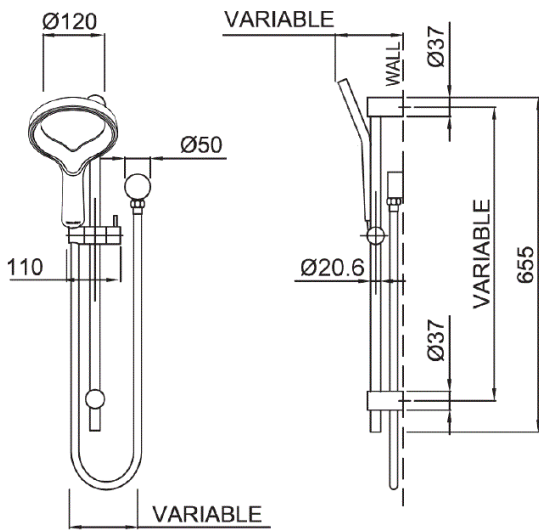

AIO RAIL SHOWER MATTE BLACK

CONSTRUCTION: ABS

SUPPLY: Suitable For High Pressure Systems

INLET CONNECTIONS: 1/2" BSP

WORKING PRESSURES: 1.0 - 5.0 bar

CARTRIDGE/VALVE TYPE: N/A

- Limescale Resistant Handset - Hydrophobic Properties Resists The Build Up Of Limescale
- Riser Rail Features Adjustable Brackets - Ideal For Retrofit
- Height Adjustable Handset Holder With Twist Lock Metal Slider
- Aurajet™ Aio Handset Comes With Lifetime Warranty

AOSRBK

Open Outlet Flow (Bar - l/min)

BAR	0.3	0.5	1.0	2.0	3.0	4.0	5.0
HANDSET FLOW	4.8	6.3	8	7.7	8.2	0	0

Matte Black

2004330

2003781

Please Note: Flow rate will be dictated by installation configurations.
Please ensure to check the appropriate flow restrictor information if applicable.
*Please refer to website for full warranty details.

FREEPHONE: 0800 195 1602 | FAX ORDERS: 08444 068 690 | EMAIL: SALES@UK.METHVEN.COM

methven.com