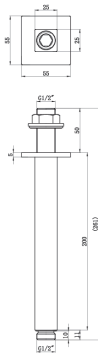

SHOWERS

Shower Arm

Square Ceiling Arm 200mm

Product Code: ARMC04

Finish: Chrome

DevaTM by METHVEN

Features

Construction: Brass

Inlet Connections: 1/2" BSP

- Sleek Contemporary Design
- Brass Construction
- Pair With A Round Or Square Head

*Please refer to website for full warranty details.

www.deva-uk.com · 0800 195 1602 · sales@uk.methven.com