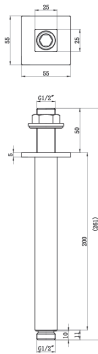

SHOWERS

Shower Arm

Square Ceiling Shower Arm 20Cm

Product Code: ARMC04

Finish: Chrome

DevaTM by METHVEN

Features

Construction: Brass

Inlet Connections: 1/2" BSP

- Sleek Contemporary Design
- Brass Construction
- Pair With A Round Or Square Head

*Please refer to website for full warranty details.

www.deva-uk.com · 0800 195 1602 · sales@uk.methven.com