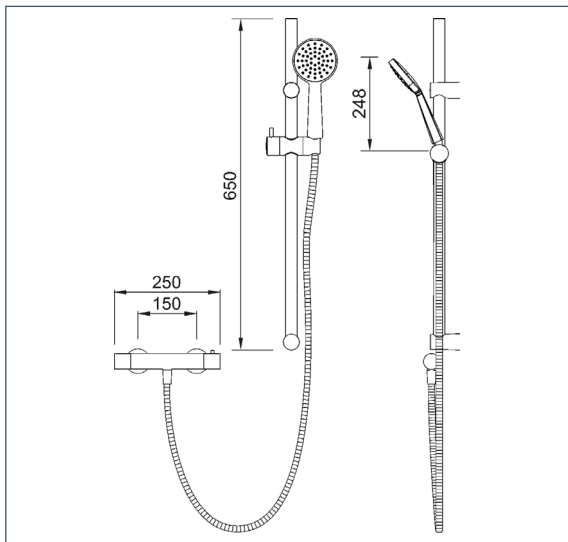

SHOWERS

Belmont

Belmont Bar Shower

Product Code: BLBS01

Finish: Chrome

DevaTM by METHVEN

Features

Construction:	Brass & ABS Handset
Shower Valve:	Thermostatic
Supply:	Suitable For Low Pressure Systems
Working Pressures:	0.3 - 5.0 bar
Inlet connections:	15mm Compression
Operation:	Separate Flow And Temperature Controls
Handset Function:	1

- 38° C Temperature Hot Stop With Override Facility
- 650Mm Riser Rail Features Adjustable Bracket - Ideal For Retrofit
- Rub Clean Nozzles
- Adjustable Handset Slider With Lever Handle

*Please refer to website for full warranty details.

Flow (Bar - L/min)

Handset

Flow 0.1	Flow 0.3	Flow 0.5	Flow 1.0	Flow 2.0	Flow 3.0	Flow 4.0	Flow 5.0
3.2	4.3	6.4	8.2	12.7	16.4	20.6	23.3

www.deva-uk.com · 0800 195 1602 · sales@uk.methven.com