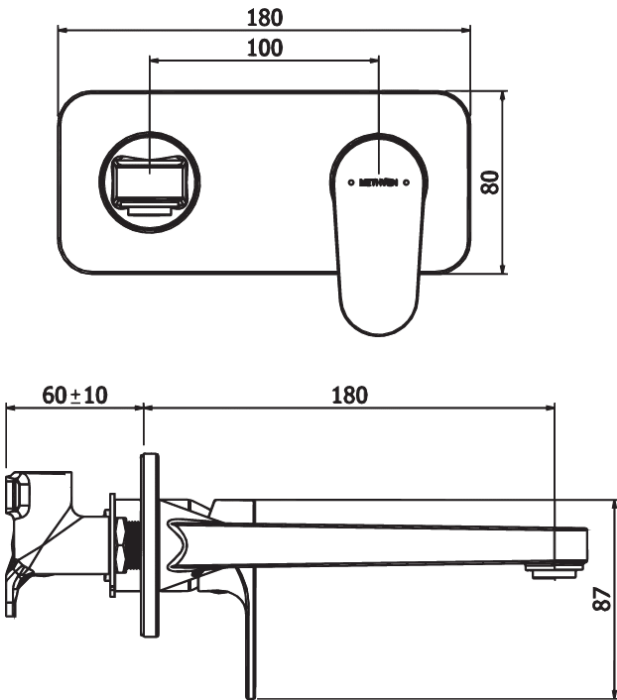

BREEZE WALL MOUNTED BASIN MIXER BLACK

CONSTRUCTION: Brass
CARTRIDGE/VALVE TYPE: Ceramic Cartridge
SUPPLY: Suitable For All Plumbing Systems
INLET CONNECTIONS: 1/2" BSP
WORKING PRESSURES: 0.1 - 5.0 bar
OPERATION: Single Lever Flow And Temperature Control

- Ceramic cartridge for smooth operation
- Sealed faceplate
- Slim stream aerator with directional swivel
- Solid easy to grip handle
- Products which are easy to use by all the family

BRWMBCP

Chrome

Open Outlet Flow (Bar - l/min)

BAR	0.3	0.5	1.0	2.0	3.0	4.0	5.0
SPOUT FLOW	4	5.1	5.8	9.2	11.8	14.1	16

1905072

Please Note: Flow rate will be dictated by installation configurations.
 Please ensure to check the appropriate flow restrictor information if applicable.
 *Please refer to website for full warranty details.