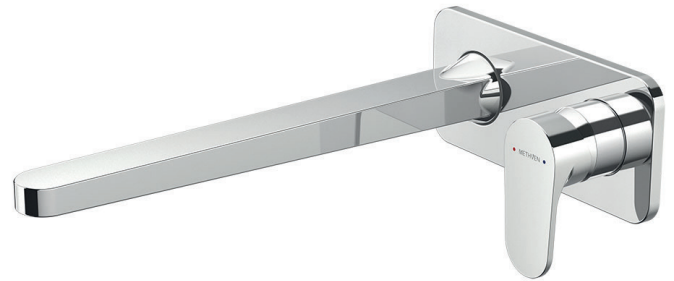

BREEZE WALL MOUNTED BASIN MIXER BLACK

CONSTRUCTION: Brass
CARTRIDGE/VALVE TYPE: Ceramic Cartridge
SUPPLY: Suitable For All Plumbing Systems
INLET CONNECTIONS: 1/2" BSP
WORKING PRESSURES: 0.1 - 5.0 bar
OPERATION: Single Lever Flow And Temperature Control

- Ceramic cartridge for smooth operation
- Sealed faceplate
- Slim stream aerator with directional swivel
- Solid easy to grip handle
- Products which are easy to use by all the family

BRWMBCP

Chrome

Open Outlet Flow (Bar - l/min)