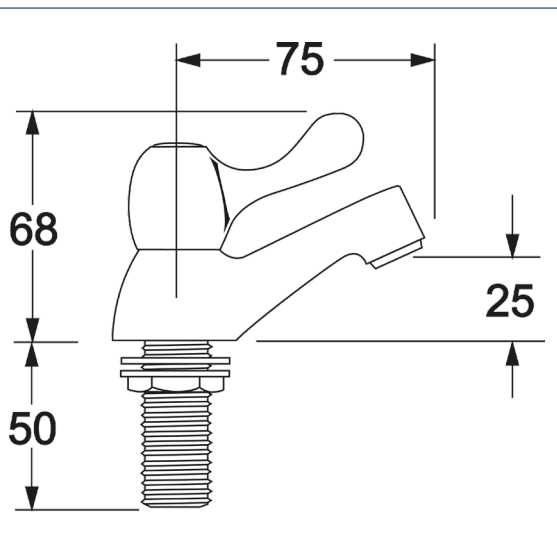

Flow (Bar - l/min, open outlet)

Spout

Flow 0.1	Flow 0.3	Flow 0.5	Flow 1.0	Flow 2.0	Flow 3.0	Flow 4.0	Flow 5.0
4.9	7.6	10.3	14.9	21.3	26.1	30.1	33.7

2003774

2004324