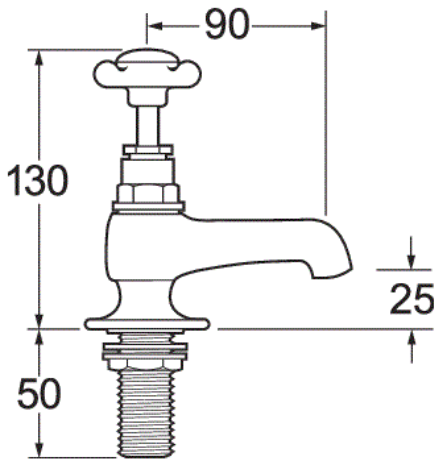

Coronation

Coronation Bath Taps - Gold

Product Code: CR20/501

Finish: Gold

Features

- Construction:** Brass
- Valve/Cartridge type:** Standard
- Supply:** Suitable For Low Pressure Systems
- Working Pressures:** 0.1 - 5.0 bar
- Inlet connections:** 3/4" BSP
- Flexi or Copper:** N/A

· Optimised For Bath Filling

*Please refer to website for full warranty details.

Flow (Bar - l/min, open outlet)

Spout

Flow 0.1	Flow 0.3	Flow 0.5	Flow 1.0	Flow 2.0	Flow 3.0	Flow 4.0	Flow 5.0
20.2	31.2	41.8	61.1	88.2	103.2		