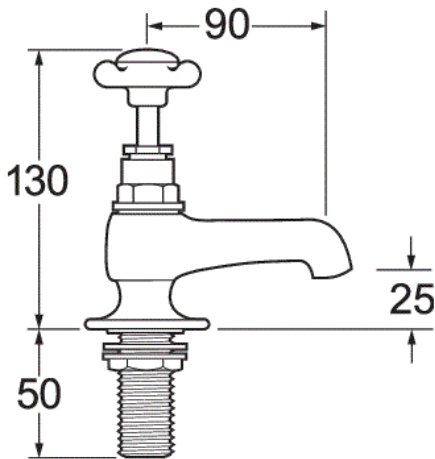

Coronation

Coronation Bath Taps

Product Code: CR20

Finish: Chrome

Features

- **Construction:** Brass
- **Valve/Cartridge type:** Standard
- **Supply:** Suitable For Low Pressure Systems
- **Working Pressures:** 0.1 - 5.0 bar
- **Inlet connections:** 3/4" BSP
- **Flexi or Copper:** N/A

· Optimised For Bath Filling

*Please refer to website for full warranty details.

Flow (Bar - l/min, open outlet)

Spout

Flow 0.1	Flow 0.3	Flow 0.5	Flow 1.0	Flow 2.0	Flow 3.0	Flow 4.0	Flow 5.0
20.2	31.2	41.8	61.1	88.2	103.2		

1906057