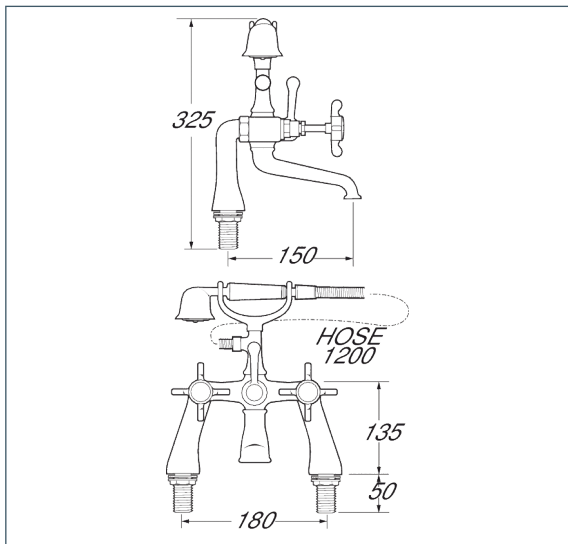

Flow (Bar - l/min, open outlet)

Spout

Flow 0.1	Flow 0.3	Flow 0.5	Flow 1.0	Flow 2.0	Flow 3.0	Flow 4.0	Flow 5.0
16.4	25.2	33.5	48.9	70.7	87.6	100.1	103.2

Handset

4.5	6.9	9.4	14.2	21.7	27.6	32.5	36.8

2008724

2009317