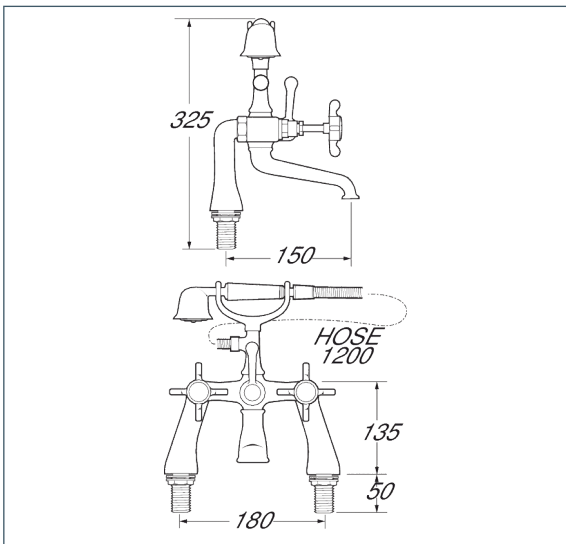

Coronation

Coronation Bath Shower Mixer - Gold

Product Code: CR23/501

Finish: Gold

Features

- Construction: Brass & Resin
- Valve/Cartridge type: Standard
- Supply: Suitable For Low Pressure Systems
- Working Pressures: 0.1 - 5.0 bar
- Inlet connections: 3/4" BSP

- Comes Complete With Single Mode Shower Kit And Wall Bracket
- Products Can Be Wall Mounted Or Deck Mounted
- Single Mode Handset

*Please refer to website for full warranty details.

Flow (Bar - l/min, open outlet)

Spout

Flow 0.1	Flow 0.3	Flow 0.5	Flow 1.0	Flow 2.0	Flow 3.0	Flow 4.0	Flow 5.0
16.4	25.2	33.5	48.9	70.7	87.6	100.1	103.2

Handset

4.5	6.9	9.4	14.2	21.7	27.6	32.5	36.8
-----	-----	-----	------	------	------	------	------