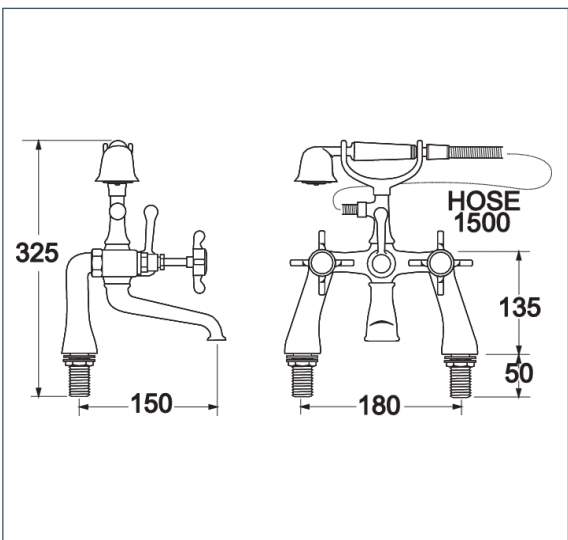

Coronation

Coronation Bath Shower Mixer

Product Code: CR23

Finish: Chrome

Features

- Construction: Brass & Resin
- Valve/Cartridge type: Standard
- Supply: Suitable For Low Pressure Systems
- Working Pressures: 0.1 - 5.0 bar
- Inlet connections: 3/4" BSP

- Comes Complete With Single Mode Shower Kit And Wall Bracket
- Products Can Be Wall Mounted Or Deck Mounted
- Single Mode Handset

*Please refer to website for full warranty details.

Flow (Bar - l/min, open outlet)

Spout

Flow 0.1	Flow 0.3	Flow 0.5	Flow 1.0	Flow 2.0	Flow 3.0	Flow 4.0	Flow 5.0
16.4	25.2	33.5	48.9	70.7	87.6	100.1	103.2

Handset

4.5	6.9	9.4	14.2	21.7	27.6	32.5	36.8
-----	-----	-----	------	------	------	------	------