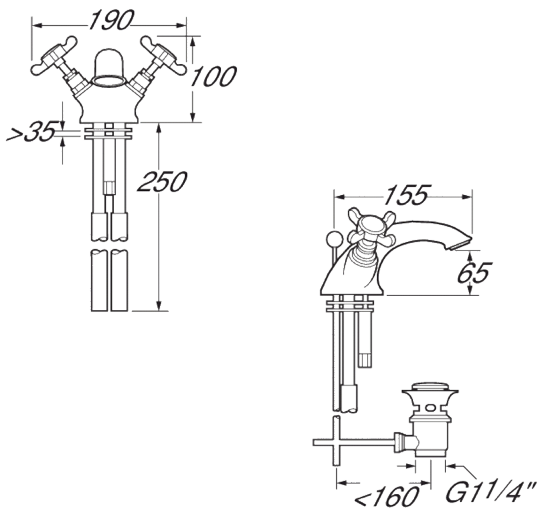

Coronation

Coronation Basin Mixer & Pop Up Waste

Product Code: CR24

Finish: Chrome

Features

- Construction:** Brass
- Valve/Cartridge type:** Standard
- Supply:** Suitable For Low Pressure Systems
- Working Pressures:** 0.1 - 5.0 bar
- Inlet connections:** 15mm Copper
- Flexi or Copper:** Copper Tails

· Comes Complete With A Lever Operated Pop Up Waste

*Please refer to website for full warranty details.

Flow (Bar - l/min, open outlet)

Spout

Flow 0.1	Flow 0.3	Flow 0.5	Flow 1.0	Flow 2.0	Flow 3.0	Flow 4.0	Flow 5.0
4.8	7.4	9.9	14.4	20.7	25.5	29.6	33.2