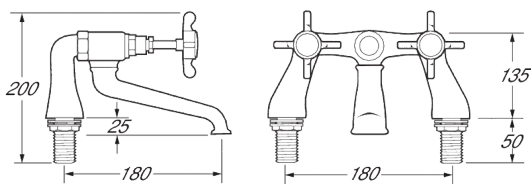

Coronation

Coronation bath filler

Product Code: CR26

Finish: Chrome

Features

- Construction:** Brass
- Valve/Cartridge type:** Standard
- Supply:** Suitable For Low Pressure Systems
- Working Pressures:** 0.1 - 5.0 bar
- Inlet connections:** 3/4" BSP
- Flexi or Copper:** N/A

· Products Can Be Wall Mounted Or Deck Mounted

*Please refer to website for full warranty details.

Flow (Bar - l/min, open outlet)

Spout

Flow 0.1	Flow 0.3	Flow 0.5	Flow 1.0	Flow 2.0	Flow 3.0	Flow 4.0	Flow 5.0
8	12	16	21	30	36	39	43